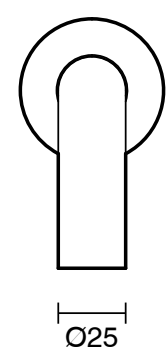

SUSSEX

Sussex Scala 25mm Wall Outlet Curved 200mm 316 Stainless Steel (6 Star)

2284798

SPECIFICATIONS

Recommended Use	Residential;Commercial
Colour Finish	Brushed Stainless Steel
Primary Material	Stainless Steel 316
Recommended Pressure Range	150 - 500 kPa as per AS3500
Max Continuous Working Temperature (deg C)	65
Min Continuous Working Temperature (deg C)	1

WARRANTY

Residential Use (Years)	40
Commercial Use (Years)	10

Please refer to Sussex Warranty page for full Terms and Conditions