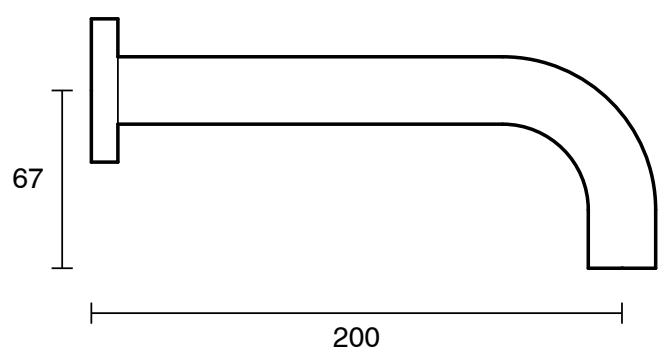

SUSSEX

Sussex Scala 25mm Wall Outlet Curved 200mm 316 Stainless Steel (6 Star)

2284798

SPECIFICATIONS

Recommended Use	Residential;Commercial
Colour Finish	Brushed Stainless Steel
Primary Material	Stainless Steel 316
Recommended Pressure Range	150 - 500 kPa as per AS3500
Max Continuous Working Temperature (deg C)	65
Min Continuous Working Temperature (deg C)	1

WARRANTY

Residential Use (Years)	40
Commercial Use (Years)	10

Please refer to Sussex Warranty page for full Terms and Conditions

Dimensions are nominal measurements only.

CLEANING RECOMMENDATIONS:

We recommend the use of soapy water or approved cleaners. This product should not be cleaned with abrasive materials. Damage caused by any improper treatment is not covered by the product warranty. Refer to Warranty Conditions

Disclaimer: Products in this specification manual must by regulation be installed by licensed and registered trade people. The manufacturer/distributor reserves the right to vary specifications or delete models from their range without prior notification. Dimensions are nominal measurements only. Dimensions and set-outs listed are correct at time of publication however the manufacturer/distributor takes no responsibility for printing errors.

Published 16/04/2026

To see the complete Sussex range go to www.reece.com.au