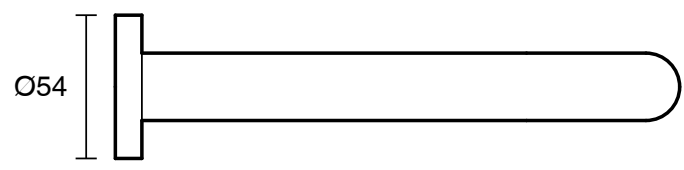

SUSSEX

Sussex Scala 25mm Wall Outlet Curved 200mm 316 Stainless Steel (6 Star)

2284798

SPECIFICATIONS

Recommended Use	Residential;Commercial
Colour Finish	Brushed Stainless Steel
Primary Material	Stainless Steel 316
Recommended Pressure Range	150 - 500 kPa as per AS3500
Max Continuous Working Temperature (deg C)	65
Min Continuous Working Temperature (deg C)	1

WARRANTY

Residential Use (Years)	40
Commercial Use (Years)	10

Please refer to Sussex Warranty page for full Terms and Conditions

Dimensions are nominal measurements only.

CLEANING RECOMMENDATIONS:

We recommend the use of soapy water or approved cleaners. This product should not be cleaned with abrasive materials. Damage caused by any improper treatment is not covered by the product warranty. Refer to Warranty Conditions

Disclaimer: Products in this specification manual must by regulation be installed by licensed and registered trade people. The manufacturer/distributor reserves the right to vary specifications or delete models from their range without prior notification. Dimensions are nominal measurements only. Dimensions and set-outs listed are correct at time of publication however the manufacturer/distributor takes no responsibility for printing errors.

Published 16/04/2026

To see the complete Sussex range go to www.reece.com.au