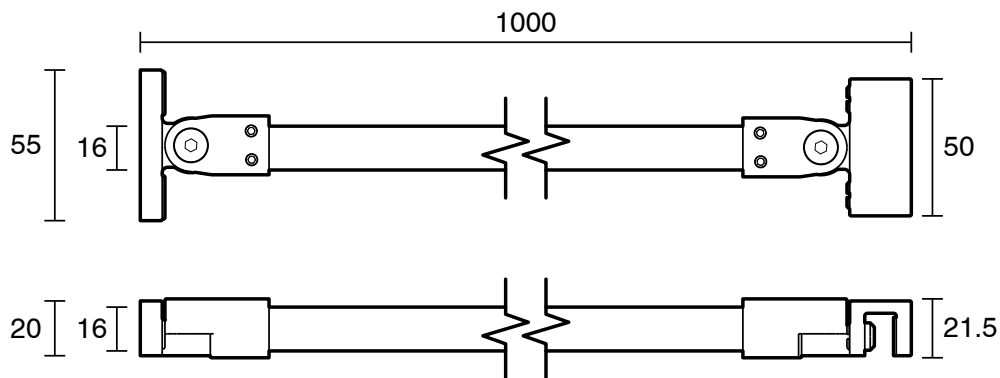

KADO

Kado Lux Shower Screen Support Bar 1000mm Brushed Nickel

1705973

SPECIFICATIONS

Recommended Use	Residential;Commercial
Colour Finish	Brushed Nickel
Primary Material	Stainless Steel
Mounting	Wall;Product Surface

WARRANTY

Residential & Commercial Use (Years)	25
Spare Parts & Labour (Years)	1

Please refer to Kado Warranty Page for full Terms and Conditions

Dimensions are nominal measurements only.

CLEANING RECOMMENDATIONS:

We recommend the use of soapy water or approved cleaners. This product should not be cleaned with abrasive materials. Damage caused by any improper treatment is not covered by the product warranty. Refer to Warranty Conditions

Disclaimer: Products in this specification manual must by regulation be installed by licensed and registered trade people. The manufacturer/distributor reserves the right to vary specifications or delete models from their range without prior notification. Dimensions are nominal measurements only. Dimensions and set-outs listed are correct at time of publication however the manufacturer/distributor takes no responsibility for printing errors.

Published 01/04/2026

To see the complete Kado range go to www.reece.com.au