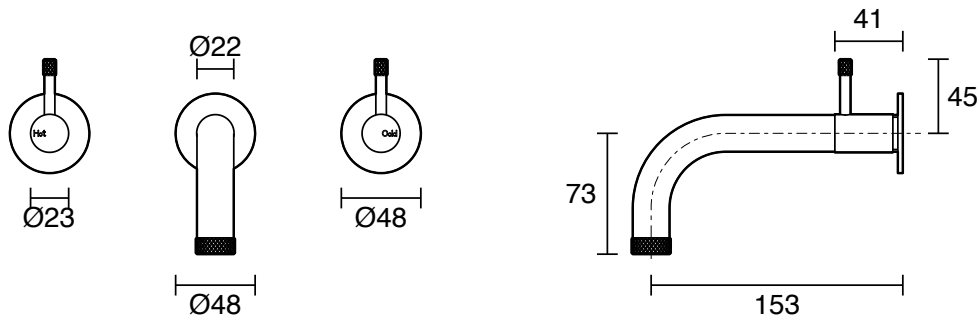

SUSSEX

Sussex Scala Nova Wall Basin/Bath Set 150mm PVD Brushed Gunmetal (5 Star) Lead Free

43603

SPECIFICATIONS

Recommended Use	Residential;Commercial
Colour Finish	Brushed Gunmetal
Primary Material	Lead Free Brass
Recommended Pressure Range	150 - 500 kPa as per AS3500
Max Continuous Working Temperature (deg C)	65
Min Continuous Working Temperature (deg C)	1

WARRANTY

Residential Use (Years)	40
Commercial Use (Years)	10

Please refer to Sussex Warranty page for full Terms and Conditions