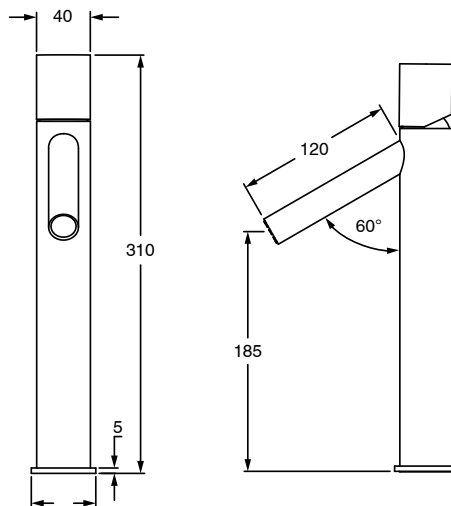

# SUSSEX

**Sussex Pure Extended Basin Mixer with Cirque Textured Handles PVD Brushed Gold (6 Star)  
Lead Free  
47260**

SPECIFICATIONS	
Recommended Use	Residential;Commercial
Colour Finish	Brushed Gold
Primary Material	Lead Free Brass
Recommended Pressure Range	150 - 500 kPa as per AS3500
Max Continuous Working Temperature (deg C)	65
Min Continuous Working Temperature (deg C)	1
WARRANTY	
Residential Use (Years)	40
Commercial Use (Years)	10
<i>Please refer to Sussex Warranty page for full Terms and Conditions</i>	

**Disclaimer:** Products in this specification manual must by regulation be installed by licensed and registered trade people. The manufacturer/distributor reserves the right to vary specifications or delete models from their range without prior notification. Dimensions are nominal measurements only. Dimensions and set-outs listed are correct at time of publication however the manufacturer/distributor takes no responsibility for printing errors.