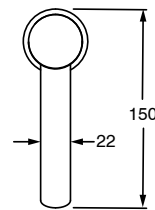

# SUSSEX

**Sussex Pure Extended Basin Mixer with Cirque Textured Handles PVD Brushed Gold (6 Star)  
Lead Free  
47260**

SPECIFICATIONS	
Recommended Use	Residential;Commercial
Colour Finish	Brushed Gold
Primary Material	Lead Free Brass
Recommended Pressure Range	150 - 500 kPa as per AS3500
Max Continuous Working Temperature (deg C)	65
Min Continuous Working Temperature (deg C)	1
WARRANTY	
Residential Use (Years)	40
Commercial Use (Years)	10
<i>Please refer to Sussex Warranty page for full Terms and Conditions</i>	

**Disclaimer:** Products in this specification manual must by regulation be installed by licensed and registered trade people. The manufacturer/distributor reserves the right to vary specifications or delete models from their range without prior notification. Dimensions are nominal measurements only. Dimensions and set-outs listed are correct at time of publication however the manufacturer/distributor takes no responsibility for printing errors.