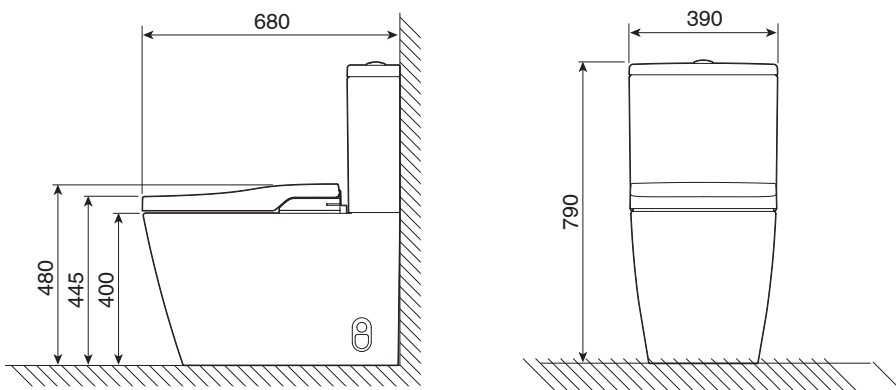

Roca In-Wash Inspira Smart Toilet Close Coupled Back to Wall (4 Star)

9507387

SPECIFICATIONS

Recommended Use	Residential;Commercial
Rim Configuration	Box
Pan Outlet Type	P Trap;S Trap
Pan Material	Vitreous China
Pan Weight (kg)	TBC
Toilet Seat Type	Soft Close;Quick Release
Toilet Seat Material	Polypropylene (PP)

WARRANTY

Residential & Commercial Use (Years)	25
Spare Parts & Labour (Years)	1

Please refer to Roca Warranty page for full Terms and Conditions

Dimensions are nominal measurements only.

CLEANING RECOMMENDATIONS:

We recommend the use of soapy water or approved cleaners. This product should not be cleaned with abrasive materials. Damage caused by any improper treatment is not covered by the product warranty. Refer to Warranty Conditions

Disclaimer: Products in this specification manual must by regulation be installed by licensed and registered trade people. The manufacturer/distributor reserves the right to vary specifications or delete models from their range without prior notification. Dimensions are nominal measurements only. Dimensions and set-outs listed are correct at time of publication however the manufacturer/distributor takes no responsibility for printing errors.

Published 22/05/2026

To see the complete Roca range go to www.reece.com.au