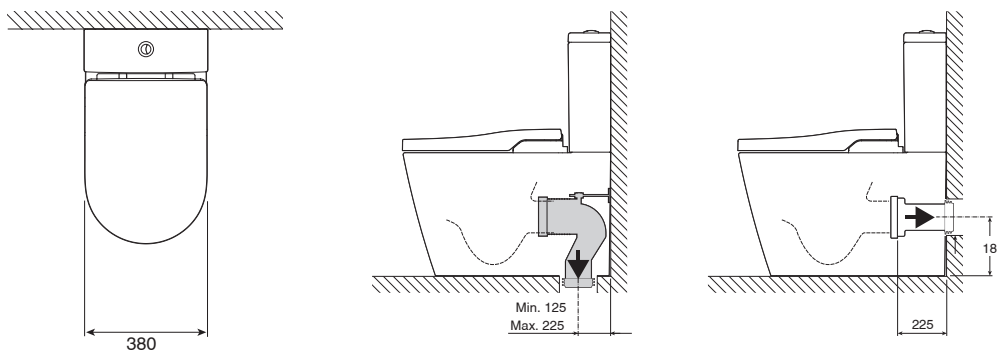

Roca In-Wash Inspira Smart Toilet Close Coupled Back to Wall (4 Star)

9507387

SPECIFICATIONS

Recommended Use	Residential;Commercial
Rim Configuration	Box
Pan Outlet Type	P Trap;S Trap
Pan Material	Vitreous China
Pan Weight (kg)	TBC
Toilet Seat Type	Soft Close;Quick Release
Toilet Seat Material	Polypropylene (PP)

WARRANTY

Residential & Commercial Use (Years)	25
Spare Parts & Labour (Years)	1

Please refer to Roca Warranty page for full Terms and Conditions

Dimensions are nominal measurements only.

CLEANING RECOMMENDATIONS:

We recommend the use of soapy water or approved cleaners. This product should not be cleaned with abrasive materials. Damage caused by any improper treatment is not covered by the product warranty. Refer to Warranty Conditions

Disclaimer: Products in this specification manual must by regulation be installed by licensed and registered trade people. The manufacturer/distributor reserves the right to vary specifications or delete models from their range without prior notification. Dimensions are nominal measurements only. Dimensions and set-outs listed are correct at time of publication however the manufacturer/distributor takes no responsibility for printing errors.

Published 22/05/2026

To see the complete Roca range go to www.reece.com.au