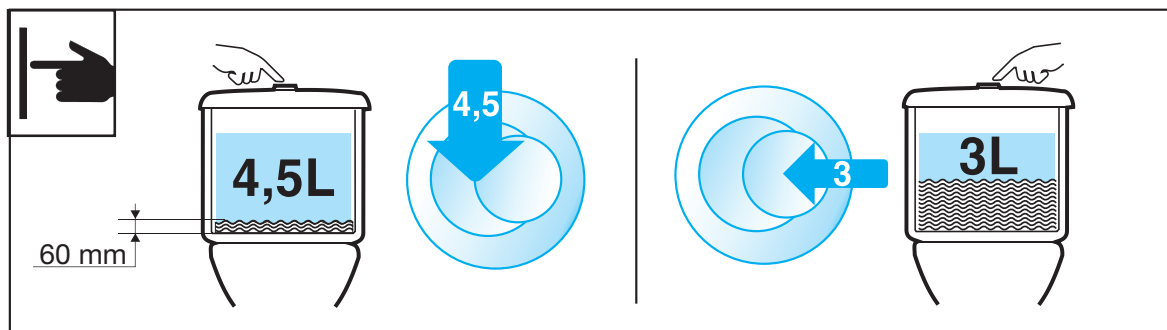

- 5 - AV0009400R

ROCA THE GAP BACK TO WALL TOILET SUITE

INSTALLATION

ROCA THE GAP BACK TO WALL TOILET SUITE

INSTALLATION

ROCA THE GAP BACK TO WALL TOILET SUITE

MAINTENANCE

Plumbers, please ensure a copy of the installation instructions is left with the end user for future reference