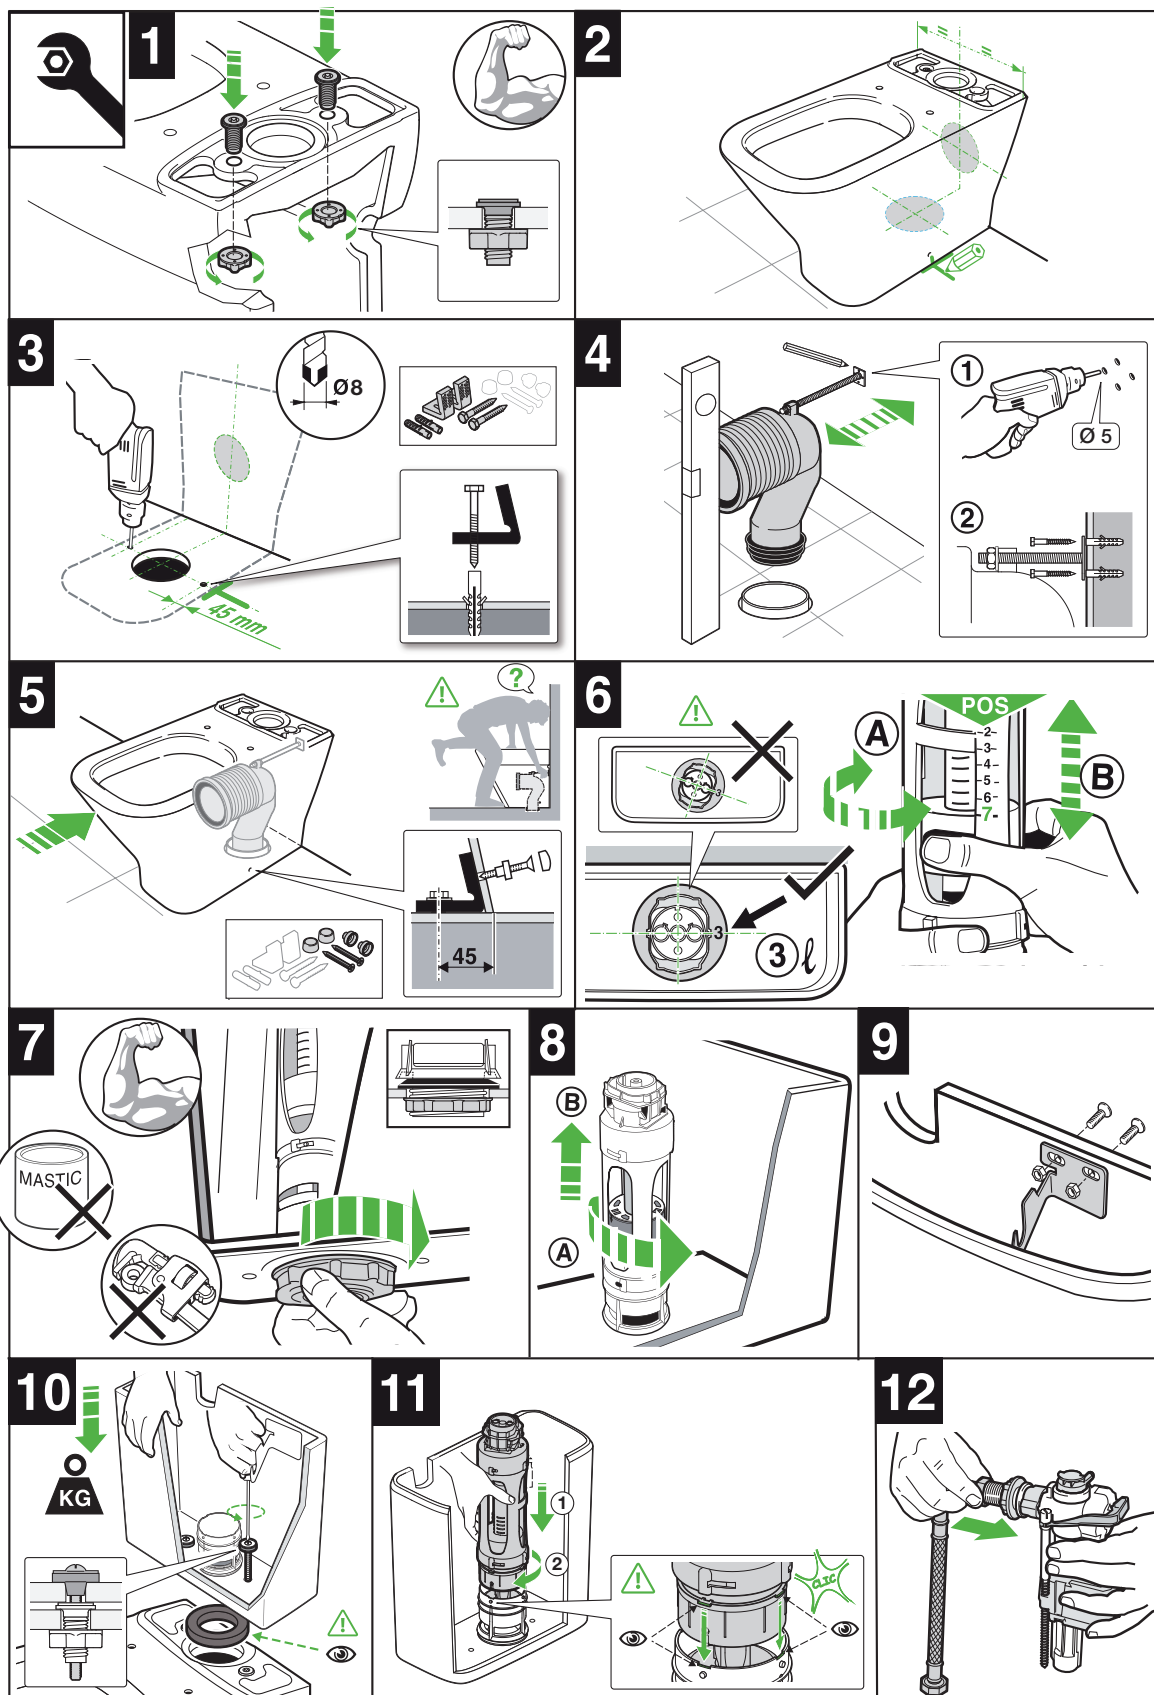

ROCA THE GAP BACK TO WALL TOILET SUITE

INSTALLATION

The GAP BTW A34147T..R

Product code	H	H _A
A34247W..R	400	720
A34247C..R	440	760

- 1 - AH0001700R
- 2 - A822096400 **W**
- 3 - AH0000100R
- 4 - AV0028800R

- 5 - AV0009400R

ROCA THE GAP BACK TO WALL TOILET SUITE

INSTALLATION

ROCA THE GAP BACK TO WALL TOILET SUITE

INSTALLATION

ROCA THE GAP BACK TO WALL TOILET SUITE

MAINTENANCE

Plumbers, please ensure a copy of the installation instructions is left with the end user for future reference