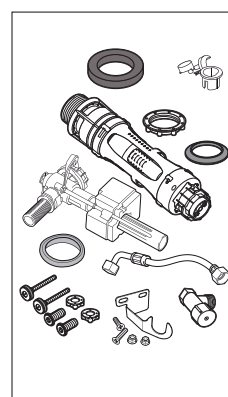

ROCA THE GAP BACK TO WALL TOILET SUITE

INSTALLATION

The GAP BTW A34147T..R

Product code	H	H _A
A34247W..R	400	720
A34247C..R	440	760

- 1 - AH0001700R
- 2 - A822096400 **W**
- 3 - AH0000100R
- 4 - AV0028800R

- 5 - AV0009400R

ROCA THE GAP BACK TO WALL TOILET SUITE

INSTALLATION

ROCA THE GAP BACK TO WALL TOILET SUITE

INSTALLATION

ROCA THE GAP BACK TO WALL TOILET SUITE

MAINTENANCE

Plumbers, please ensure a copy of the installation instructions is left with the end user for future reference