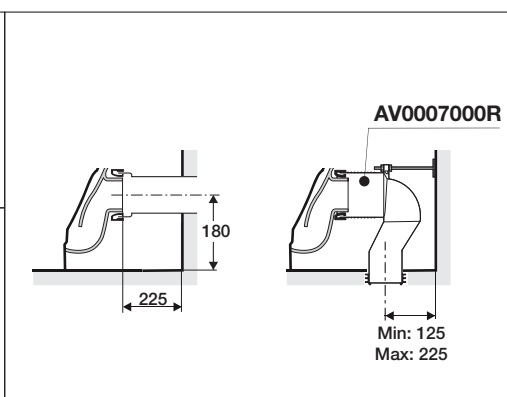

ROCA THE GAP BACK TO WALL TOILET SUITE

INSTALLATION

The GAP BTW A34147T..R

Product code	H	H _A
A34247W..R	400	720
A34247C..R	440	760

- 1 - AH0001700R
- 2 - A822096400 **W**
- 3 - AH0000100R
- 4 - AV0028800R

- 5 - AV0009400R

ROCA THE GAP BACK TO WALL TOILET SUITE

INSTALLATION

ROCA THE GAP BACK TO WALL TOILET SUITE

INSTALLATION

ROCA THE GAP BACK TO WALL TOILET SUITE

MAINTENANCE

Plumbers, please ensure a copy of the installation instructions is left with the end user for future reference