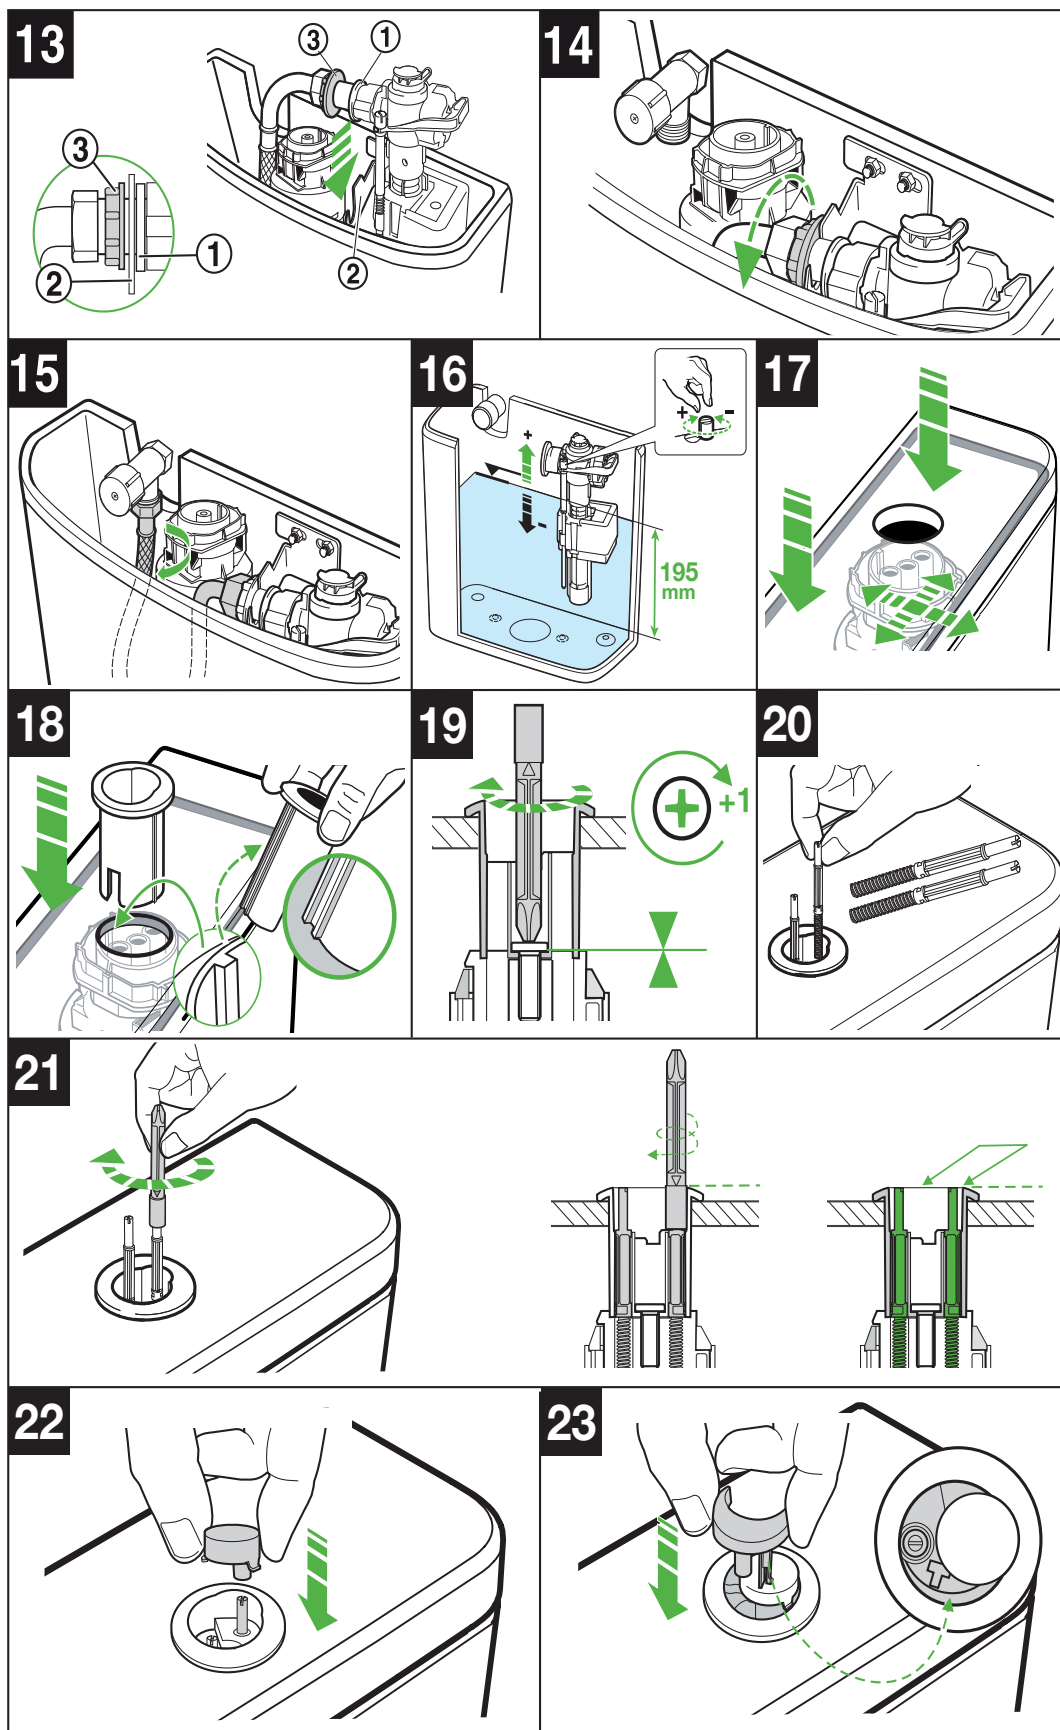

ROCA THE GAP BACK TO WALL TOILET SUITE

INSTALLATION

The GAP BTW A34147T..R

Product code	H	H _A
A34247W..R	400	720
A34247C..R	440	760

- 1 - AH0001700R
- 2 - A822096400 **W**
- 3 - AH0000100R
- 4 - AV0028800R

- 5 - AV0009400R

ROCA THE GAP BACK TO WALL TOILET SUITE

INSTALLATION

ROCA THE GAP BACK TO WALL TOILET SUITE

INSTALLATION

ROCA THE GAP BACK TO WALL TOILET SUITE

MAINTENANCE

Plumbers, please ensure a copy of the installation instructions is left with the end user for future reference