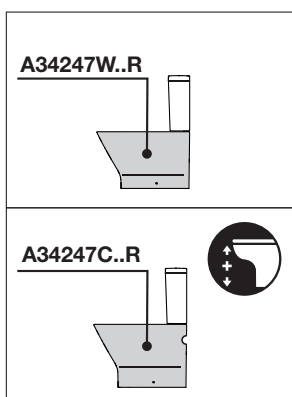

ROCA THE GAP BACK TO WALL TOILET SUITE

INSTALLATION

The GAP BTW A34147T..R

Product code	H	H _A
A34247W..R	400	720
A34247C..R	440	760

- 1 - AH0001700R
- 2 - A822096400 **W**
- 3 - AH0000100R
- 4 - AV0028800R

- 5 - AV0009400R

ROCA THE GAP BACK TO WALL TOILET SUITE

INSTALLATION

ROCA THE GAP BACK TO WALL TOILET SUITE

INSTALLATION

ROCA THE GAP BACK TO WALL TOILET SUITE

MAINTENANCE

Plumbers, please ensure a copy of the installation instructions is left with the end user for future reference