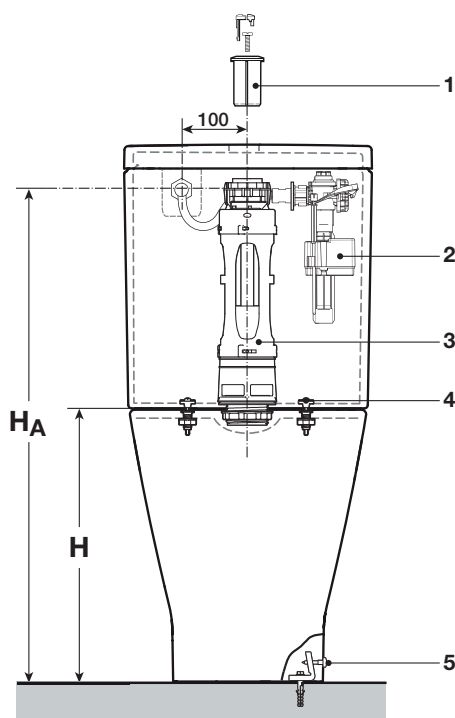

ROCA THE GAP BACK TO WALL TOILET SUITE

INSTALLATION

The GAP BTW A34147T..R

Product code	H	H _A
A34247W..R	400	720
A34247C..R	440	760

- 1 - AH0001700R
- 2 - A822096400 **W**
- 3 - AH0000100R
- 4 - AV0028800R

- 5 - AV0009400R

ROCA THE GAP BACK TO WALL TOILET SUITE

INSTALLATION

ROCA THE GAP BACK TO WALL TOILET SUITE

INSTALLATION

ROCA THE GAP BACK TO WALL TOILET SUITE

MAINTENANCE

Plumbers, please ensure a copy of the installation instructions is left with the end user for future reference