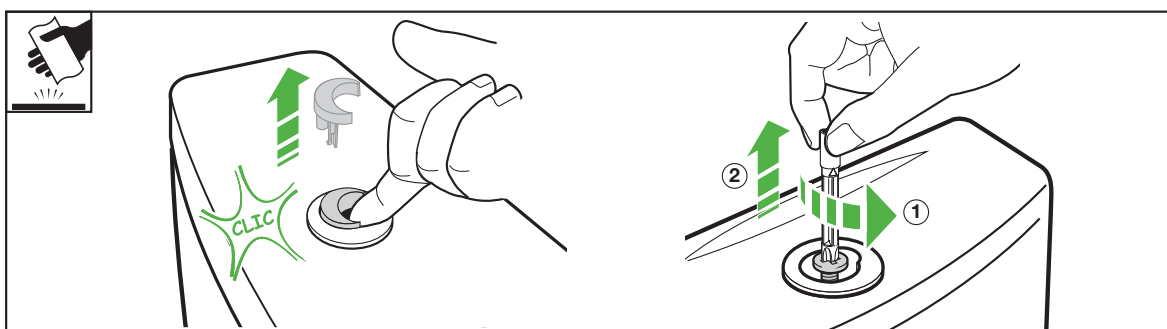

ROCA THE GAP BACK TO WALL TOILET SUITE

INSTALLATION

The GAP BTW A34147T..R

Product code	H	H _A
A34247W..R	400	720
A34247C..R	440	760

- 1 - AH0001700R
- 2 - A822096400 **W**
- 3 - AH0000100R
- 4 - AV0028800R

- 5 - AV0009400R

ROCA THE GAP BACK TO WALL TOILET SUITE

INSTALLATION

ROCA THE GAP BACK TO WALL TOILET SUITE

INSTALLATION

ROCA THE GAP BACK TO WALL TOILET SUITE

MAINTENANCE

Plumbers, please ensure a copy of the installation instructions is left with the end user for future reference