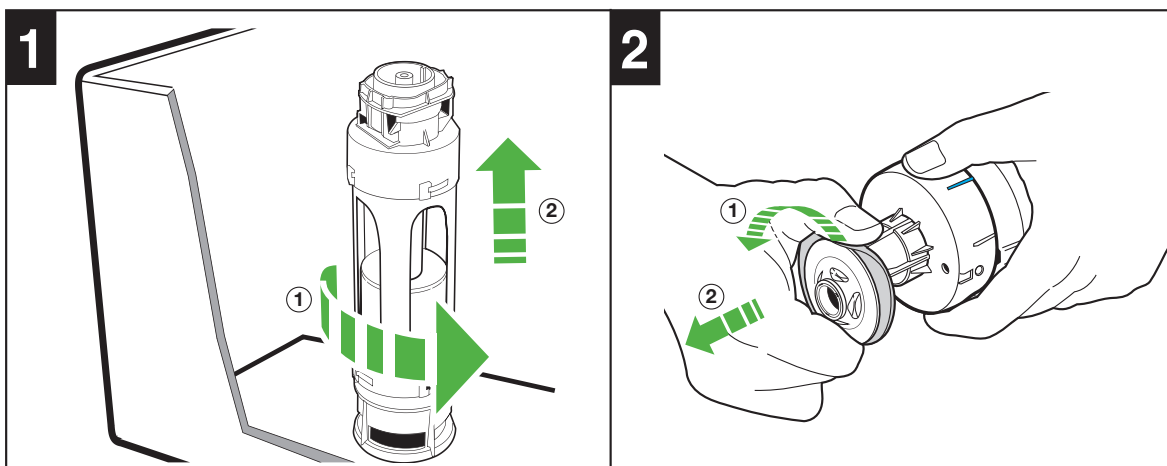

ROCA THE GAP BACK TO WALL TOILET SUITE

INSTALLATION

The GAP BTW A34147T..R

Product code	H	H _A
A34247W..R	400	720
A34247C..R	440	760

- 1 - AH0001700R
- 2 - A822096400 **W**
- 3 - AH0000100R
- 4 - AV0028800R

- 5 - AV0009400R

ROCA THE GAP BACK TO WALL TOILET SUITE

INSTALLATION

ROCA THE GAP BACK TO WALL TOILET SUITE

INSTALLATION

ROCA THE GAP BACK TO WALL TOILET SUITE

MAINTENANCE

Plumbers, please ensure a copy of the installation instructions is left with the end user for future reference