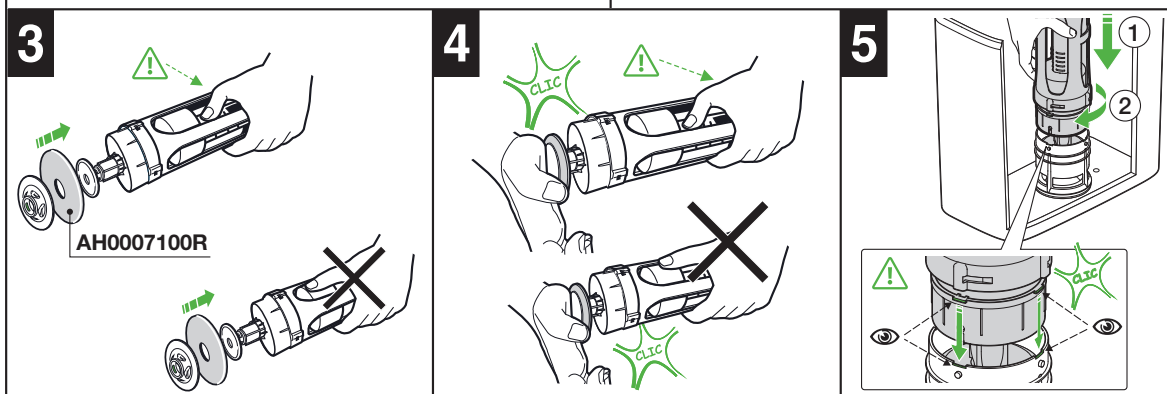

ROCA THE GAP BACK TO WALL TOILET SUITE

INSTALLATION

The GAP BTW A34147T..R

Product code	H	H _A
A34247W..R	400	720
A34247C..R	440	760

- 1 - AH0001700R
- 2 - A822096400 **W**
- 3 - AH0000100R
- 4 - AV0028800R

- 5 - AV0009400R

ROCA THE GAP BACK TO WALL TOILET SUITE

INSTALLATION

ROCA THE GAP BACK TO WALL TOILET SUITE

INSTALLATION

ROCA THE GAP BACK TO WALL TOILET SUITE

MAINTENANCE

Plumbers, please ensure a copy of the installation instructions is left with the end user for future reference