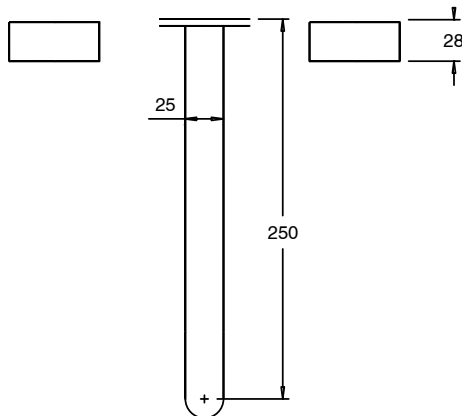

SUSSEX

Sussex Pure Bath Set 250mm with Cirque Textured Handles PVD Matte Black Lead Free

47139

SPECIFICATIONS

Recommended Use	Residential;Commercial
Colour Finish	Matte Black
Primary Material	Lead Free Brass
Recommended Pressure Range	150 - 500 kPa as per AS3500
Max Continuous Working Temperature (deg C)	65
Min Continuous Working Temperature (deg C)	1

WARRANTY

Residential Use (Years)	40
Commercial Use (Years)	10

Please refer to Sussex Warranty page for full Terms and Conditions

Dimensions are nominal measurements only.

CLEANING RECOMMENDATIONS:

We recommend the use of soapy water or approved cleaners. This product should not be cleaned with abrasive materials. Damage caused by any improper treatment is not covered by the product warranty. Refer to Warranty Conditions

Disclaimer: Products in this specification manual must by regulation be installed by licensed and registered trade people. The manufacturer/distributor reserves the right to vary specifications or delete models from their range without prior notification. Dimensions are nominal measurements only. Dimensions and set-outs listed are correct at time of publication however the manufacturer/distributor takes no responsibility for printing errors.

Published 14/05/2026

To see the complete Sussex range go to www.reece.com.au