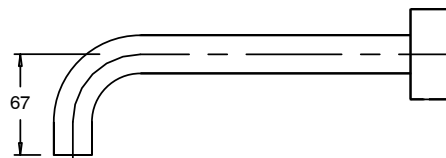

SUSSEX

Sussex Pure Bath Set 250mm with Cirque Textured Handles PVD Matte Black Lead Free

47139

SPECIFICATIONS

Recommended Use	Residential;Commercial
Colour Finish	Matte Black
Primary Material	Lead Free Brass
Recommended Pressure Range	150 - 500 kPa as per AS3500
Max Continuous Working Temperature (deg C)	65
Min Continuous Working Temperature (deg C)	1

WARRANTY

Residential Use (Years)	40
Commercial Use (Years)	10

Please refer to Sussex Warranty page for full Terms and Conditions

Dimensions are nominal measurements only.

CLEANING RECOMMENDATIONS:

We recommend the use of soapy water or approved cleaners. This product should not be cleaned with abrasive materials. Damage caused by any improper treatment is not covered by the product warranty. Refer to Warranty Conditions

Disclaimer: Products in this specification manual must by regulation be installed by licensed and registered trade people. The manufacturer/distributor reserves the right to vary specifications or delete models from their range without prior notification. Dimensions are nominal measurements only. Dimensions and set-outs listed are correct at time of publication however the manufacturer/distributor takes no responsibility for printing errors.

Published 14/05/2026

To see the complete Sussex range go to www.reece.com.au