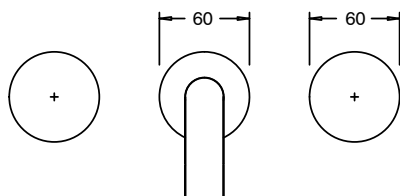

SUSSEX

Sussex Pure Bath Set 250mm with Cirque Textured Handles PVD Matte Black Lead Free

47139

SPECIFICATIONS

Recommended Use	Residential;Commercial
Colour Finish	Matte Black
Primary Material	Lead Free Brass
Recommended Pressure Range	150 - 500 kPa as per AS3500
Max Continuous Working Temperature (deg C)	65
Min Continuous Working Temperature (deg C)	1

WARRANTY

Residential Use (Years)	40
Commercial Use (Years)	10

Please refer to Sussex Warranty page for full Terms and Conditions

Dimensions are nominal measurements only.

CLEANING RECOMMENDATIONS:

We recommend the use of soapy water or approved cleaners. This product should not be cleaned with abrasive materials. Damage caused by any improper treatment is not covered by the product warranty. Refer to Warranty Conditions

Disclaimer: Products in this specification manual must by regulation be installed by licensed and registered trade people. The manufacturer/distributor reserves the right to vary specifications or delete models from their range without prior notification. Dimensions are nominal measurements only. Dimensions and set-outs listed are correct at time of publication however the manufacturer/distributor takes no responsibility for printing errors.

Published 14/05/2026

To see the complete Sussex range go to www.reece.com.au