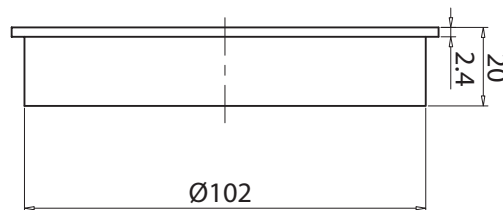

mizu

Mizu Drift Brass Trapscrew Grate Square 100mm Chrome

202528

SPECIFICATIONS

Recommended Use	Residential;Commercial
Colour Finish	Polished Chrome
Primary Material	DR Brass

WARRANTY

Parts Replacement Only - excludes labour costs (Years)	1

Please refer to Mizu Warranty page for full Terms and Conditions

Dimensions are nominal measurements only.

CLEANING RECOMMENDATIONS:

We recommend the use of soapy water or approved cleaners. This product should not be cleaned with abrasive materials. Damage caused by any improper treatment is not covered by the product warranty. Refer to Warranty Conditions

Disclaimer: Products in this specification manual must by regulation be installed by licensed and registered trade people. The manufacturer/distributor reserves the right to vary specifications or delete models from their range without prior notification. Dimensions are nominal measurements only. Dimensions and set-outs listed are correct at time of publication however the manufacturer/distributor takes no responsibility for printing errors.

Published 01/04/2026

To see the complete Mizu range go to www.reece.com.au