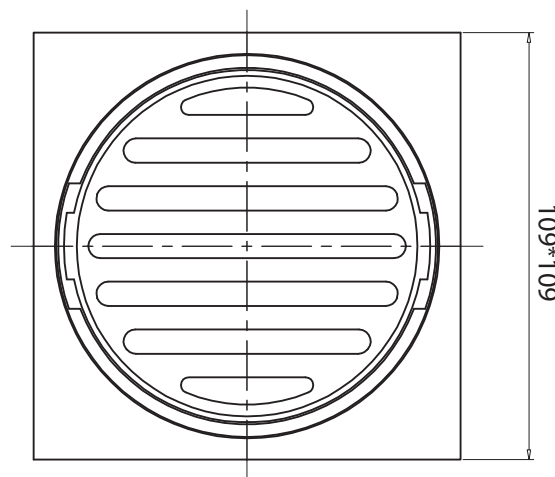

mizu

Mizu Drift Brass Trapscrew Grate Square 100mm Chrome

202528

SPECIFICATIONS

Recommended Use	Residential;Commercial
Colour Finish	Polished Chrome
Primary Material	DR Brass

WARRANTY

Parts Replacement Only - excludes labour costs (Years)	1

Please refer to Mizu Warranty page for full Terms and Conditions

Dimensions are nominal measurements only.

CLEANING RECOMMENDATIONS:

We recommend the use of soapy water or approved cleaners. This product should not be cleaned with abrasive materials. Damage caused by any improper treatment is not covered by the product warranty. Refer to Warranty Conditions

Disclaimer: Products in this specification manual must by regulation be installed by licensed and registered trade people. The manufacturer/distributor reserves the right to vary specifications or delete models from their range without prior notification. Dimensions are nominal measurements only. Dimensions and set-outs listed are correct at time of publication however the manufacturer/distributor takes no responsibility for printing errors.

Published 01/04/2026

To see the complete Mizu range go to www.reece.com.au