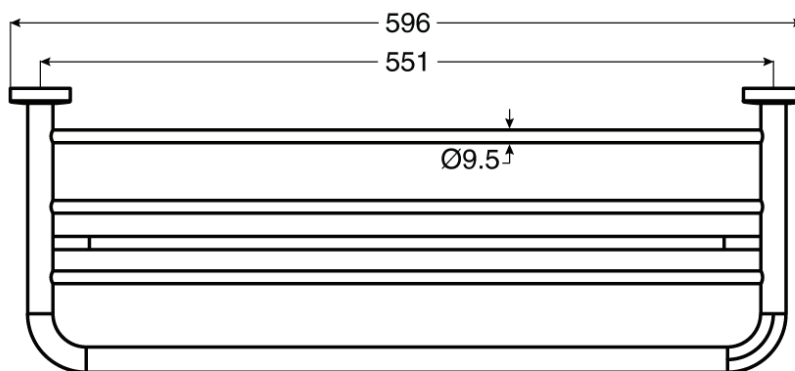

Posh Solus MK2 Towel Rack Chrome

9506583

SPECIFICATIONS

Recommended Use	Residential;Commercial
Colour	Chrome

WARRANTY

Residential & Commercial Use (Years)	25
Spare Parts & Labour (Years)	1
<i>Please refer to Posh Warranty Page for full Terms and Conditions</i>	

Dimensions are nominal measurements only.

CLEANING RECOMMENDATIONS:

We recommend the use of soapy water or approved cleaners. This product should not be cleaned with abrasive materials. Damage caused by any improper treatment is not covered by the product warranty. Refer to Posh Warranty page for full Terms and Conditions.

Disclaimer: Products in this specification manual must by regulation be installed by licensed and registered trade people. The manufacturer/distributor reserves the right to vary specifications or delete models from their range without prior notification. Dimensions are nominal measurements only. Dimensions and set-outs listed are correct at time of publication however the manufacturer/distributor takes no responsibility for printing errors.

Published 01/04/2026

To see the complete Posh range go to
www.reece.com.au