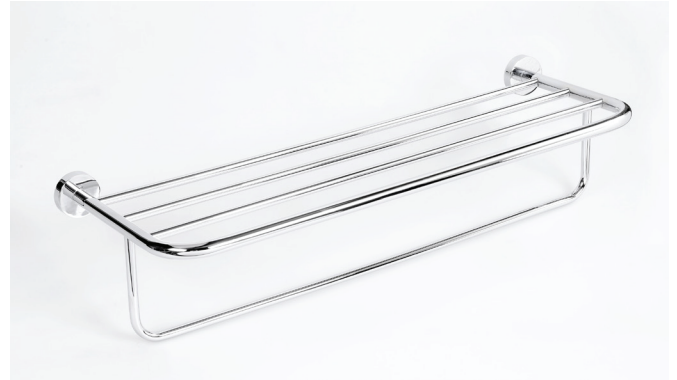

Posh Solus MK2 Towel Rack Chrome

9506583

SPECIFICATIONS

Recommended Use	Residential;Commercial
Colour	Chrome

WARRANTY

Residential & Commercial Use (Years)	25
Spare Parts & Labour (Years)	1
<i>Please refer to Posh Warranty Page for full Terms and Conditions</i>	

Dimensions are nominal measurements only.

CLEANING RECOMMENDATIONS:

We recommend the use of soapy water or approved cleaners. This product should not be cleaned with abrasive materials. Damage caused by any improper treatment is not covered by the product warranty. Refer to Posh Warranty page for full Terms and Conditions.

Disclaimer: Products in this specification manual must by regulation be installed by licensed and registered trade people. The manufacturer/distributor reserves the right to vary specifications or delete models from their range without prior notification. Dimensions are nominal measurements only. Dimensions and set-outs listed are correct at time of publication however the manufacturer/distributor takes no responsibility for printing errors.

Published 01/04/2026

To see the complete Posh range go to
www.reece.com.au