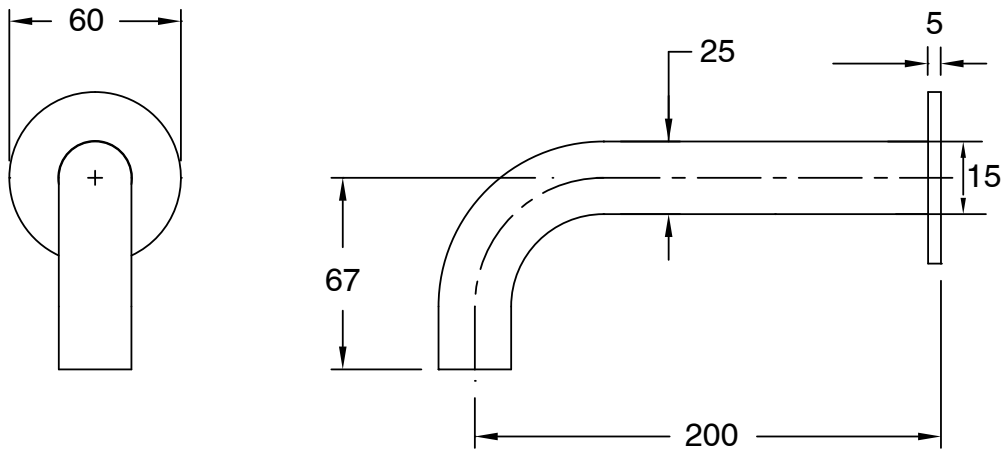

SUSSEX

Sussex Pure Wall Basin Outlet 200mm PVD Brushed Nickel (3 Star) Lead Free

50877

SPECIFICATIONS

Recommended Use	Residential;Commercial
Colour Finish	Brushed Nickel
Primary Material	Lead Free Brass
Recommended Pressure Range	150 - 500 kPa as per AS3500
Max Continuous Working Temperature (deg C)	65
Min Continuous Working Temperature (deg C)	1

WARRANTY

Residential Use (Years)	40
Commercial Use (Years)	10

Please refer to Sussex Warranty page for full Terms and Conditions

Dimensions are nominal measurements only.

CLEANING RECOMMENDATIONS:

We recommend the use of soapy water or approved cleaners. This product should not be cleaned with abrasive materials. Damage caused by any improper treatment is not covered by the product warranty. Refer to Warranty Conditions

Disclaimer: Products in this specification manual must by regulation be installed by licensed and registered trade people. The manufacturer/distributor reserves the right to vary specifications or delete models from their range without prior notification. Dimensions are nominal measurements only. Dimensions and set-outs listed are correct at time of publication however the manufacturer/distributor takes no responsibility for printing errors.

Published 07/05/2026

To see the complete Sussex range go to www.reece.com.au