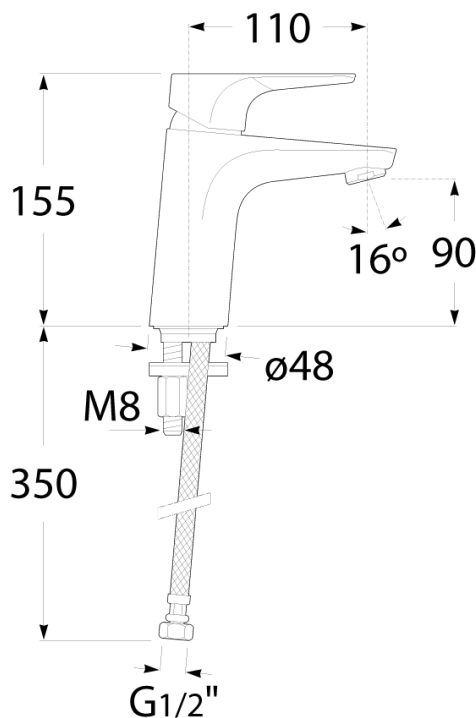

Roca Atlas Basin Mixer Tap Chrome (5 Star)

9507701

SPECIFICATIONS	
Recommended Use	Residential;Commercial
Colour Finish	Polished Chrome
Primary Material	DR Brass
Recommended Pressure Range	150 - 500 kPa as per AS3500
Max Continuous Working Temperature (deg C)	80
Min Continuous Working Temperature (deg C)	5
WARRANTY	
Residential & Commercial Use (Years)	25
Spare Parts & Labour (Years)	1
<i>Please refer to Roca Warranty page for full Terms and Conditions</i>	

Disclaimer: Products in this specification manual must by regulation be installed by licensed and registered trade people. The manufacturer/distributor reserves the right to vary specifications or delete models from their range without prior notification. Dimensions are nominal measurements only. Dimensions and set-outs listed are correct at time of publication however the manufacturer/distributor takes no responsibility for printing errors.