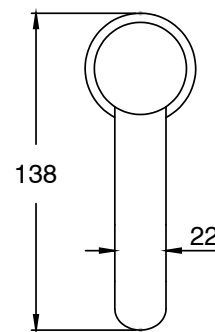

SUSSEX

Sussex Pure Basin Mixer Tap Curved Spout with Linear Textured Handle Brushed Nickel (5 Star)

2224909

SPECIFICATIONS	
Recommended Use	Residential;Commercial
Colour Finish	Brushed Nickel
Primary Material	DR Brass
Recommended Pressure Range	150 - 500 kPa as per AS3500
Max Continuous Working Temperature (deg C)	65
Min Continuous Working Temperature (deg C)	1
WARRANTY	
Residential Use (Years)	40
Commercial Use (Years)	10
<i>Please refer to Sussex Warranty page for full Terms and Conditions</i>	

Disclaimer: Products in this specification manual must by regulation be installed by licensed and registered trade people. The manufacturer/distributor reserves the right to vary specifications or delete models from their range without prior notification. Dimensions are nominal measurements only. Dimensions and set-outs listed are correct at time of publication however the manufacturer/distributor takes no responsibility for printing errors.