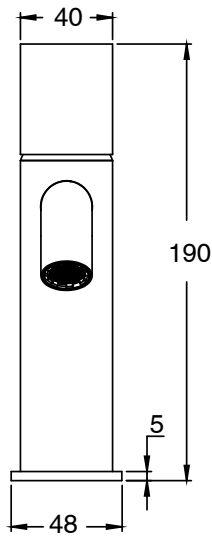

SUSSEX

Sussex Pure Basin Mixer Tap Curved Spout with Linear Textured Handle Brushed Nickel (5 Star)

2224909

SPECIFICATIONS	
Recommended Use	Residential;Commercial
Colour Finish	Brushed Nickel
Primary Material	DR Brass
Recommended Pressure Range	150 - 500 kPa as per AS3500
Max Continuous Working Temperature (deg C)	65
Min Continuous Working Temperature (deg C)	1
WARRANTY	
Residential Use (Years)	40
Commercial Use (Years)	10
<i>Please refer to Sussex Warranty page for full Terms and Conditions</i>	