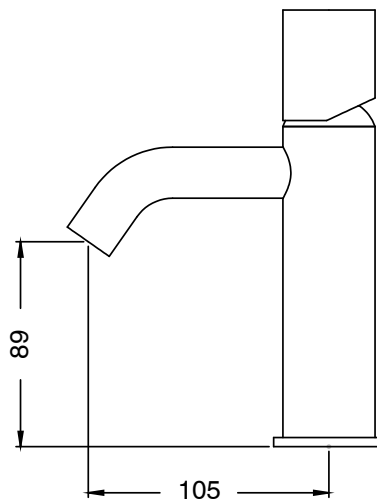

SUSSEX

Sussex Pure Basin Mixer Tap Curved Spout with Linear Textured Handle Brushed Nickel (5 Star)

2224909

SPECIFICATIONS	
Recommended Use	Residential;Commercial
Colour Finish	Brushed Nickel
Primary Material	DR Brass
Recommended Pressure Range	150 - 500 kPa as per AS3500
Max Continuous Working Temperature (deg C)	65
Min Continuous Working Temperature (deg C)	1
WARRANTY	
Residential Use (Years)	40
Commercial Use (Years)	10
<i>Please refer to Sussex Warranty page for full Terms and Conditions</i>	