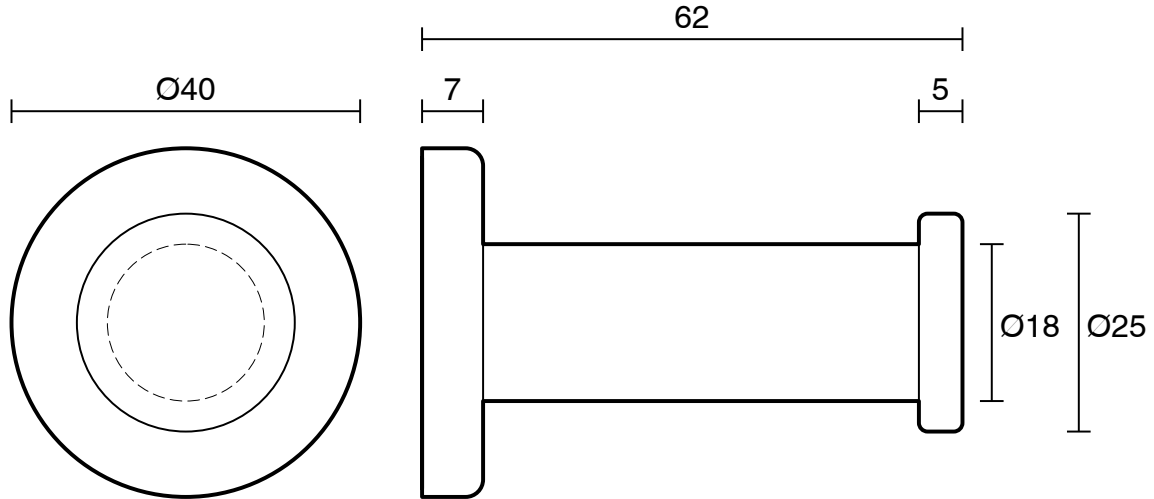

mizu

Mizu Drift Robe Hook Brushed Gunmetal

2217443

SPECIFICATIONS	
Recommended Use	Residential;Commercial
Colour Finish	Brushed Gunmetal
Primary Material	DR Brass
WARRANTY	
Residential & Commercial Use (Years)	25
Spare Parts & Labour (Years)	1
<i>Please refer to Mizu Warranty page for full Terms and Conditions</i>	