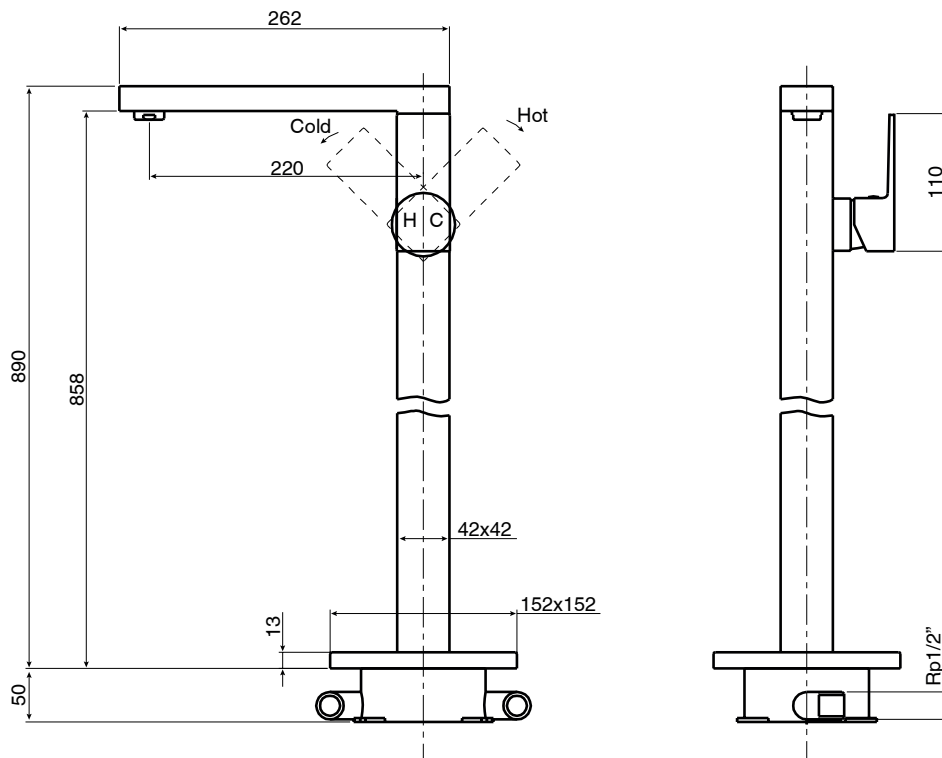

mizu

Mizu Bloc MK2 Floor Mount Bath Mixer Tap & Outlet Chrome

9508079

SPECIFICATIONS

Recommended Use	Residential;Commercial
Colour Finish	Polished Chrome
Primary Material	DR Brass
Recommended Pressure Range	150 - 500 kPa as per AS3500
Max Continuous Working Temperature (deg C)	80
Min Continuous Working Temperature (deg C)	5

WARRANTY

Residential & Commercial Use (Years)	25
Spare Parts & Labour (Years)	1

Please refer to Mizu Warranty page for full Terms and Conditions

Dimensions are nominal measurements only.

CLEANING RECOMMENDATIONS:

We recommend the use of soapy water or approved cleaners. This product should not be cleaned with abrasive materials. Damage caused by any improper treatment is not covered by the product warranty. Refer to Warranty Conditions

Disclaimer: Products in this specification manual must by regulation be installed by licensed and registered trade people. The manufacturer/distributor reserves the right to vary specifications or delete models from their range without prior notification. Dimensions are nominal measurements only. Dimensions and set-outs listed are correct at time of publication however the manufacturer/distributor takes no responsibility for printing errors.

Published 01/04/2026

To see the complete Mizu range go to www.reece.com.au

WaterMark
AS/NZS 3718
WM-022094