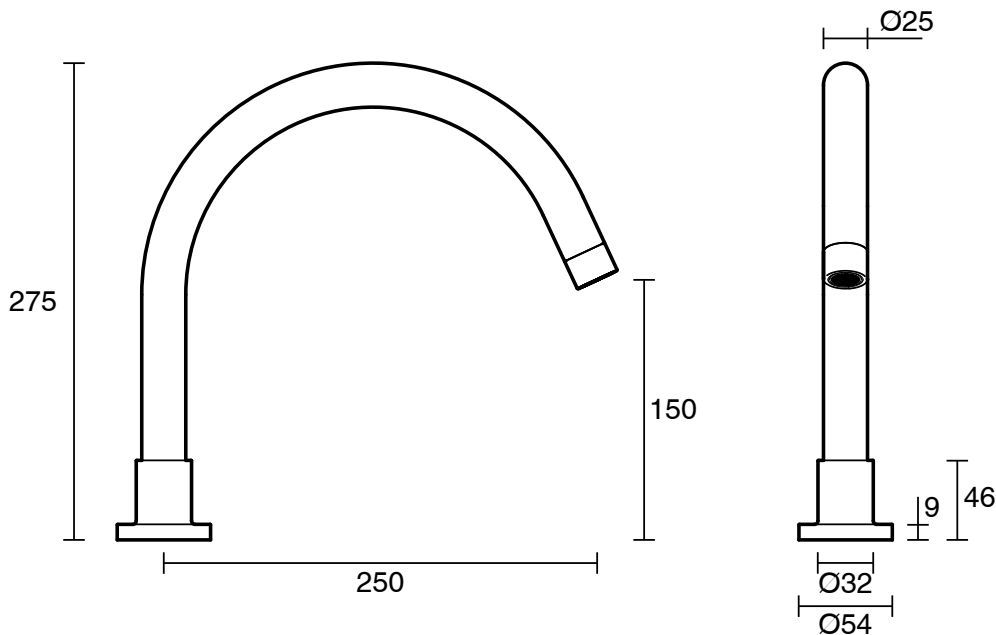

SUSSEX

Sussex Scala Hob Spa Outlet Curved Chrome Lead Free

51788

SPECIFICATIONS

Recommended Use	Residential;Commercial
Colour Finish	Polished Chrome
Primary Material	Lead Free Brass
Recommended Pressure Range	150 - 500 kPa as per AS3500
Max Continuous Working Temperature (deg C)	65
Min Continuous Working Temperature (deg C)	1

WARRANTY

Residential Use (Years)	40
Commercial Use (Years)	10

Please refer to Sussex Warranty page for full Terms and Conditions

Dimensions are nominal measurements only.

CLEANING RECOMMENDATIONS:

We recommend the use of soapy water or approved cleaners. This product should not be cleaned with abrasive materials. Damage caused by any improper treatment is not covered by the product warranty. Refer to Warranty Conditions

Disclaimer: Products in this specification manual must by regulation be installed by licensed and registered trade people. The manufacturer/distributor reserves the right to vary specifications or delete models from their range without prior notification. Dimensions are nominal measurements only. Dimensions and set-outs listed are correct at time of publication however the manufacturer/distributor takes no responsibility for printing errors.

Published 14/05/2026

To see the complete Sussex range go to www.reece.com.au