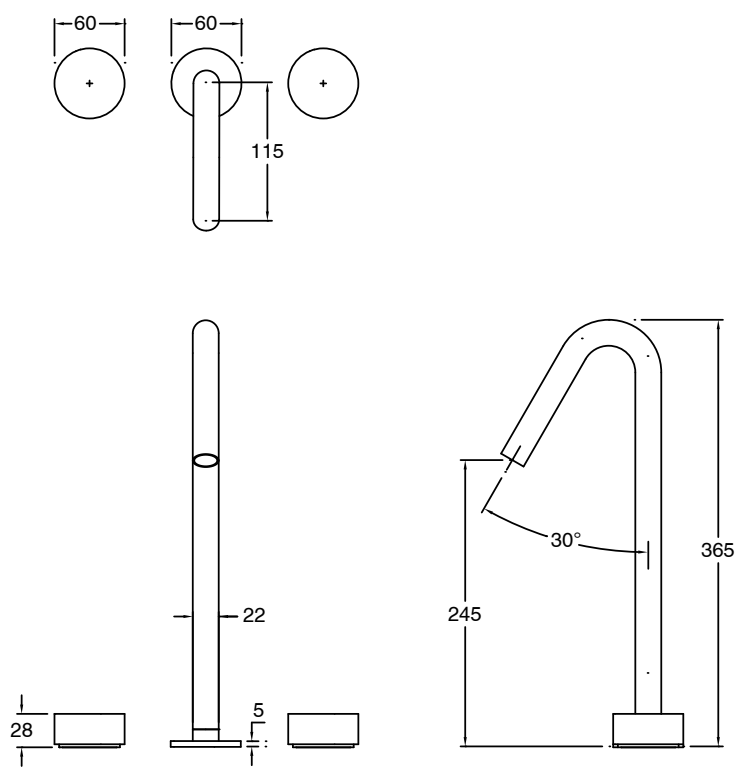

SUSSEX

Sussex Pure Vessel Basin Set with Cirque Textured Handles PVD Brushed Gold (5 Star)

9510833

SPECIFICATIONS

Recommended Use	Residential;Commercial
Colour Finish	Brushed Gold
Primary Material	DR Brass
Recommended Pressure Range	150 - 500 kPa as per AS3500
Max Continuous Working Temperature (deg C)	65
Min Continuous Working Temperature (deg C)	1

WARRANTY

Residential Use (Years)	40
Commercial Use (Years)	10

Please refer to Sussex Warranty page for full Terms and Conditions

Dimensions are nominal measurements only.

CLEANING RECOMMENDATIONS:

We recommend the use of soapy water or approved cleaners. This product should not be cleaned with abrasive materials. Damage caused by any improper treatment is not covered by the product warranty. Refer to Warranty Conditions

Disclaimer: Products in this specification manual must by regulation be installed by licensed and registered trade people. The manufacturer/distributor reserves the right to vary specifications or delete models from their range without prior notification. Dimensions are nominal measurements only. Dimensions and set-outs listed are correct at time of publication however the manufacturer/distributor takes no responsibility for printing errors.

Published 01/04/2026

To see the complete Sussex range go to www.reece.com.au