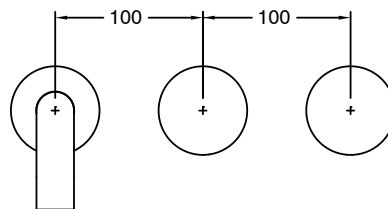

SUSSEX

**Sussex Pure Wall Basin Hostess System 200mm Right Hand with Linear Textured Handles
PVD Brushed Gold (3 Star)
9510877**

SPECIFICATIONS

Recommended Use	Residential;Commercial
Colour Finish	Brushed Gold
Primary Material	DR Brass
Recommended Pressure Range	150 - 500 kPa as per AS3500
Max Continuous Working Temperature (deg C)	65
Min Continuous Working Temperature (deg C)	1

WARRANTY

Residential Use (Years)	40
Commercial Use (Years)	10

Please refer to Sussex Warranty page for full Terms and Conditions