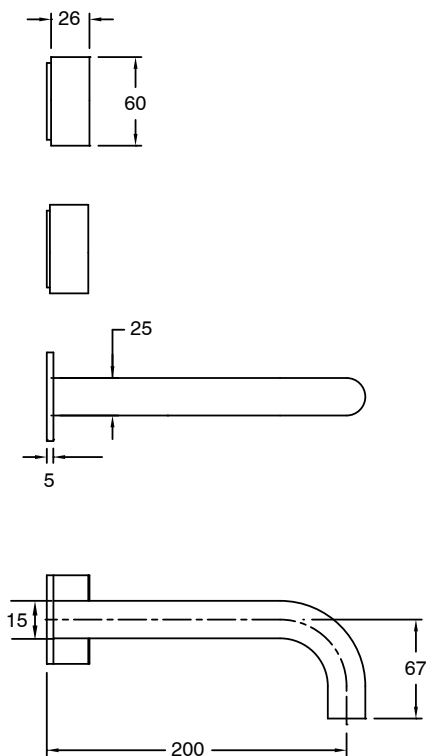

SUSSEX

**Sussex Pure Wall Basin Hostess System 200mm Right Hand with Linear Textured Handles
PVD Brushed Gold (3 Star)
9510877**

SPECIFICATIONS

Recommended Use	Residential;Commercial
Colour Finish	Brushed Gold
Primary Material	DR Brass
Recommended Pressure Range	150 - 500 kPa as per AS3500
Max Continuous Working Temperature (deg C)	65
Min Continuous Working Temperature (deg C)	1

WARRANTY

Residential Use (Years)	40
Commercial Use (Years)	10

Please refer to Sussex Warranty page for full Terms and Conditions