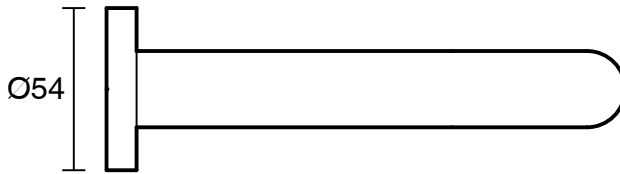

SUSSEX

Scala 25 Wall Outlet Curved 160mm PVD Matte Black (3 Star) Lead Free

51120

SPECIFICATIONS	
Recommended Use	Residential;Commercial
Colour Finish	Matte Black
Primary Material	Lead Free Brass
Recommended Pressure Range	150 - 500 kPa as per AS3500
Max Continuous Working Temperature (deg C)	65
Min Continuous Working Temperature (deg C)	1
WARRANTY	
Residential Use (Years)	40
Commercial Use (Years)	10
<i>Please refer to Sussex Warranty page for full Terms and Conditions</i>	