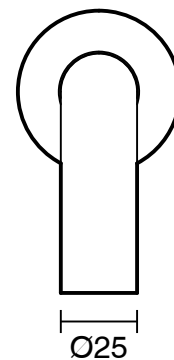

SUSSEX

Scala 25 Wall Outlet Curved 160mm PVD Matte Black (3 Star) Lead Free

51120

SPECIFICATIONS	
Recommended Use	Residential;Commercial
Colour Finish	Matte Black
Primary Material	Lead Free Brass
Recommended Pressure Range	150 - 500 kPa as per AS3500
Max Continuous Working Temperature (deg C)	65
Min Continuous Working Temperature (deg C)	1
WARRANTY	
Residential Use (Years)	40
Commercial Use (Years)	10
<i>Please refer to Sussex Warranty page for full Terms and Conditions</i>	