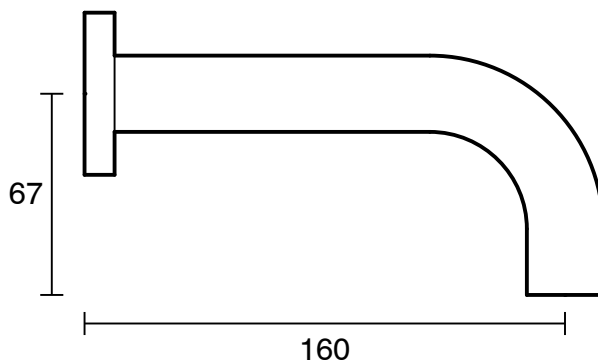

SUSSEX

Scala 25 Wall Outlet Curved 160mm PVD Matte Black (3 Star) Lead Free

51120

SPECIFICATIONS	
Recommended Use	Residential;Commercial
Colour Finish	Matte Black
Primary Material	Lead Free Brass
Recommended Pressure Range	150 - 500 kPa as per AS3500
Max Continuous Working Temperature (deg C)	65
Min Continuous Working Temperature (deg C)	1
WARRANTY	
Residential Use (Years)	40
Commercial Use (Years)	10
<i>Please refer to Sussex Warranty page for full Terms and Conditions</i>	