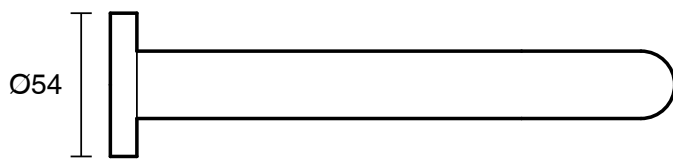

SUSSEX

Scala 25 Wall Outlet Curved 200mm PVD Brushed Bronze (3 Star) Lead Free

51142

SPECIFICATIONS

Recommended Use	Residential;Commercial
Colour Finish	Brushed Bronze
Primary Material	Lead Free Brass
Recommended Pressure Range	150 - 500 kPa as per AS3500
Max Continuous Working Temperature (deg C)	65
Min Continuous Working Temperature (deg C)	1

WARRANTY

Residential Use (Years)	40
Commercial Use (Years)	10

Please refer to Sussex Warranty page for full Terms and Conditions

Dimensions are nominal measurements only.

CLEANING RECOMMENDATIONS:

We recommend the use of soapy water or approved cleaners. This product should not be cleaned with abrasive materials. Damage caused by any improper treatment is not covered by the product warranty. Refer to Warranty Conditions

Disclaimer: Products in this specification manual must by regulation be installed by licensed and registered trade people. The manufacturer/distributor reserves the right to vary specifications or delete models from their range without prior notification. Dimensions are nominal measurements only. Dimensions and set-outs listed are correct at time of publication however the manufacturer/distributor takes no responsibility for printing errors.

Published 30/04/2026

To see the complete Sussex range go to www.reece.com.au