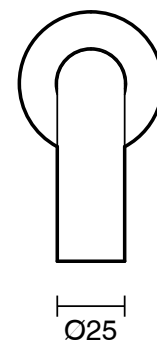

SUSSEX

Scala 25 Wall Outlet Curved 200mm PVD Brushed Bronze (3 Star) Lead Free

51142

SPECIFICATIONS

Recommended Use	Residential;Commercial
Colour Finish	Brushed Bronze
Primary Material	Lead Free Brass
Recommended Pressure Range	150 - 500 kPa as per AS3500
Max Continuous Working Temperature (deg C)	65
Min Continuous Working Temperature (deg C)	1

WARRANTY

Residential Use (Years)	40
Commercial Use (Years)	10

Please refer to Sussex Warranty page for full Terms and Conditions