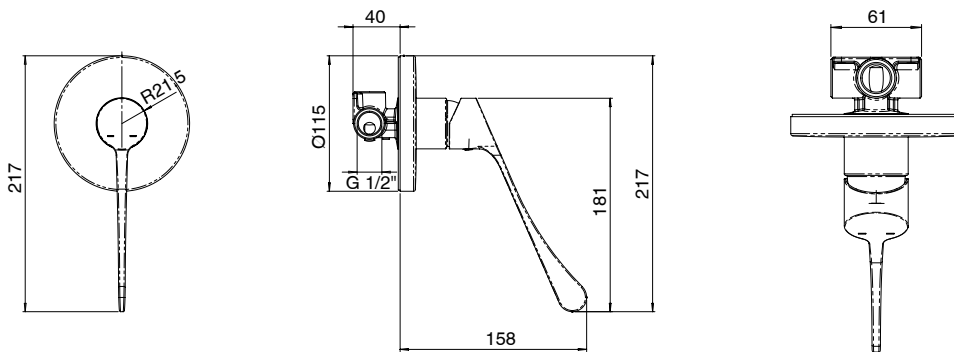

Posh Solus MK3 Shower Mixer Tap with Extended Lever 200mm Matte Black

9511990

SPECIFICATIONS	
Recommended Use	Residential;Commercial
Colour	Matte Black
Finish	Matte
Material	DR Brass
Recommended Pressure Range	150 - 500 kPa
Maximum Continuous Working Temperature	65 deg C
Suitable for Storage Tank Hot Water	Yes
Suitable for Continuous Flow Hot Water	Yes
Suitable for Gravity Feed Hot Water	No
WARRANTY	
Residential & Commercial Use (Years)	25
Spare Parts & Labour (Years)	1
<i>Please refer to Posh Warranty Page for full Terms and Conditions</i>	

Disclaimer: Products in this specification manual must by regulation be installed by licensed and registered trade people. The manufacturer/distributor reserves the right to vary specifications or delete models from their range without prior notification. Dimensions are nominal measurements only. Dimensions and set-outs listed are correct at time of publication however the manufacturer/distributor takes no responsibility for printing errors.