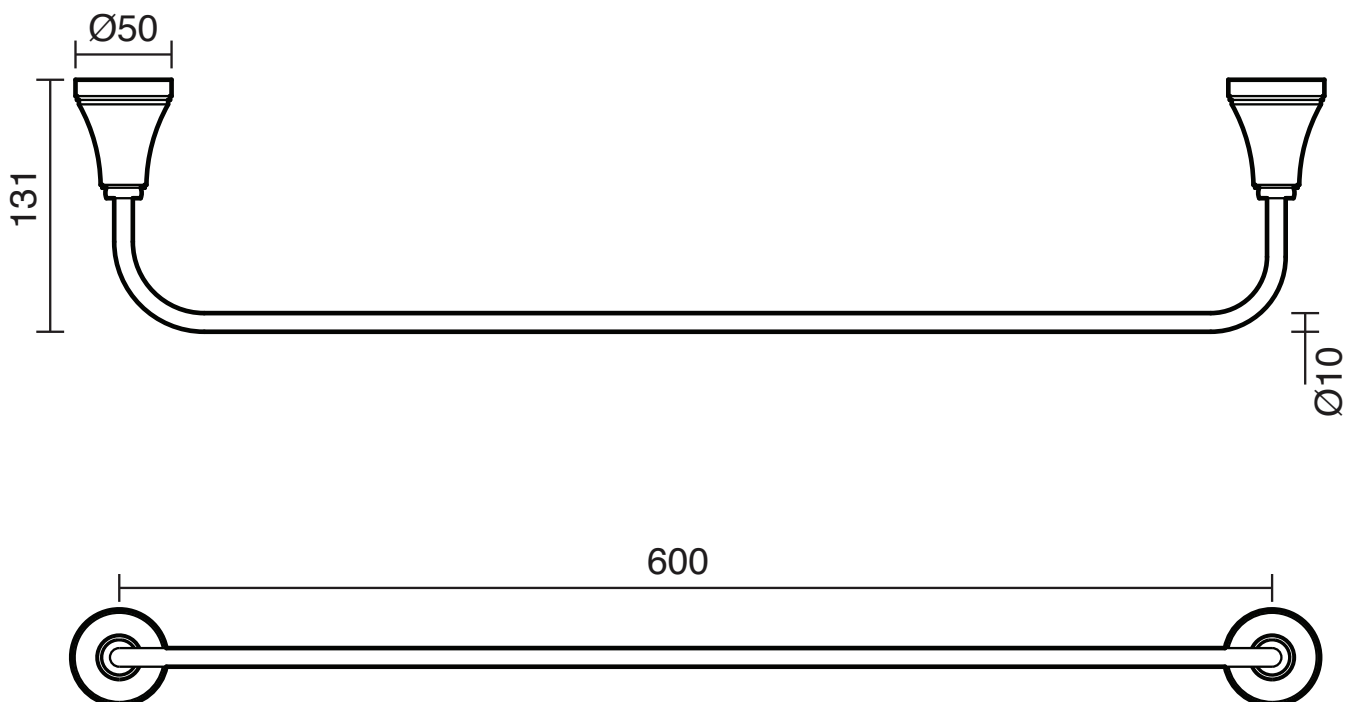

KADO

Kado Era Single Towel Rail 600mm Brass Gold

9507712

SPECIFICATIONS

Recommended Use	Residential;Commercial
Colour	Brass Gold
Material	Zinc/Steel

WARRANTY

Residential & Commercial Use (Years)	25
Parts Replacement Only (Years)	1

Please refer to Kado Warranty Page for full Terms and Conditions

Dimensions are nominal measurements only.

CLEANING RECOMMENDATIONS:

We recommend the use of soapy water or approved cleaners. This product should not be cleaned with abrasive materials. Damage caused by any improper treatment is not covered by the product warranty. Refer to Warranty Conditions

Disclaimer: Products in this specification manual must by regulation be installed by licensed and registered trade people. The manufacturer/distributor reserves the right to vary specifications or delete models from their range without prior notification. Dimensions are nominal measurements only. Dimensions and set-outs listed are correct at time of publication however the manufacturer/distributor takes no responsibility for printing errors.

Published 01/04/2026

To see the complete Kado range go to www.reece.com.au