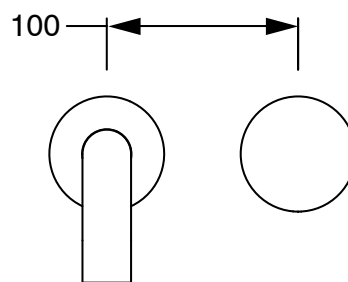

SUSSEX

Sussex Pure Progressive Wall Basin Mixer System 200mm Living Tumbled Brass (3 Star) Lead Free

50484

| SPECIFICATIONS | |
|---|-----------------------------|
| Recommended Use | Residential;Commercial |
| Colour Finish | Living Tumbled Brass |
| Primary Material | Lead Free Brass |
| Recommended Pressure Range | 150 - 500 kPa as per AS3500 |
| Max Continuous Working Temperature (deg C) | 65 |
| Min Continuous Working Temperature (deg C) | 1 |
| WARRANTY | |
| Residential Use (Years) | 40 |
| Commercial Use (Years) | 10 |
| <i>Please refer to Sussex Warranty page for full Terms and Conditions</i> | |