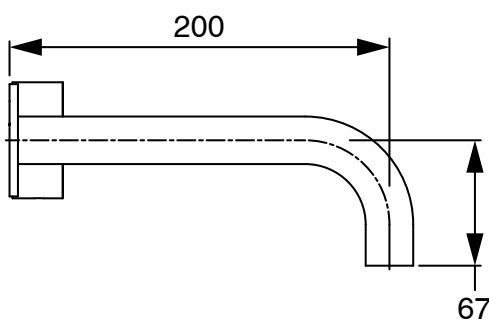

SUSSEX

Sussex Pure Progressive Wall Basin Mixer System 200mm Living Tumbled Brass (3 Star) Lead Free

50484

| SPECIFICATIONS | |
|---|-----------------------------|
| Recommended Use | Residential;Commercial |
| Colour Finish | Living Tumbled Brass |
| Primary Material | Lead Free Brass |
| Recommended Pressure Range | 150 - 500 kPa as per AS3500 |
| Max Continuous Working Temperature (deg C) | 65 |
| Min Continuous Working Temperature (deg C) | 1 |
| WARRANTY | |
| Residential Use (Years) | 40 |
| Commercial Use (Years) | 10 |
| <i>Please refer to Sussex Warranty page for full Terms and Conditions</i> | |