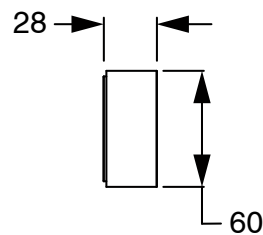

SUSSEX

Sussex Pure Progressive Wall Basin Mixer System 200mm Living Tumbled Brass (3 Star) Lead Free

50484

| SPECIFICATIONS | |
|---|-----------------------------|
| Recommended Use | Residential;Commercial |
| Colour Finish | Living Tumbled Brass |
| Primary Material | Lead Free Brass |
| Recommended Pressure Range | 150 - 500 kPa as per AS3500 |
| Max Continuous Working Temperature (deg C) | 65 |
| Min Continuous Working Temperature (deg C) | 1 |
| WARRANTY | |
| Residential Use (Years) | 40 |
| Commercial Use (Years) | 10 |
| <i>Please refer to Sussex Warranty page for full Terms and Conditions</i> | |