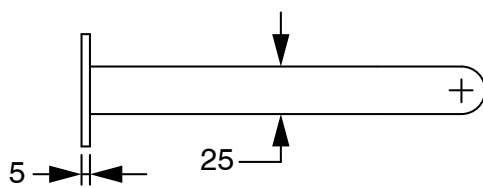

SUSSEX

Sussex Pure Progressive Wall Basin Mixer System 200mm Living Tumbled Brass (3 Star) Lead Free

50484

| SPECIFICATIONS | |
|---|-----------------------------|
| Recommended Use | Residential;Commercial |
| Colour Finish | Living Tumbled Brass |
| Primary Material | Lead Free Brass |
| Recommended Pressure Range | 150 - 500 kPa as per AS3500 |
| Max Continuous Working Temperature (deg C) | 65 |
| Min Continuous Working Temperature (deg C) | 1 |
| WARRANTY | |
| Residential Use (Years) | 40 |
| Commercial Use (Years) | 10 |
| <i>Please refer to Sussex Warranty page for full Terms and Conditions</i> | |