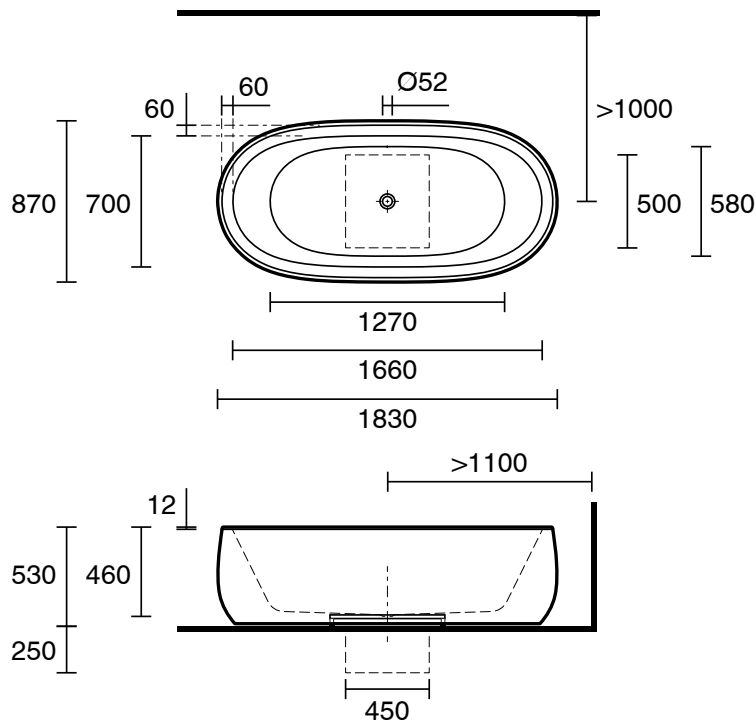

LAUFEN

LAUFEN Alessi Freestanding Bath with Overflow 1830 x 870mm Sentec White

1708303

SPECIFICATIONS

Recommended Use	Residential;Commercial
Bath Type	Freestanding
Primary Material	Solid Surface
Colour Finish	White
Capacity (L)	240
Weight (kg)	131
Mounting	Floor
Overflow Included	Yes
Plug & Waste Included	No

WARRANTY

Residential & Commercial Use (Years)	25
Spare Parts & Labour (Years)	1

Please refer to LAUFEN Warranty page for full Terms and Conditions

Dimensions are nominal measurements only.

CLEANING RECOMMENDATIONS:

We recommend the use of soapy water or approved cleaners. This product should not be cleaned with abrasive materials. Damage caused by any improper treatment is not covered by the product warranty. Refer to Warranty Conditions

Disclaimer: Products in this specification manual must by regulation be installed by licensed and registered trade people. The manufacturer/distributor reserves the right to vary specifications or delete models from their range without prior notification. Dimensions are nominal measurements only. Dimensions and set-outs listed are correct at time of publication however the manufacturer/distributor takes no responsibility for printing errors.

Published 24/04/2026

To see the complete LAUFEN range go to www.reece.com.au