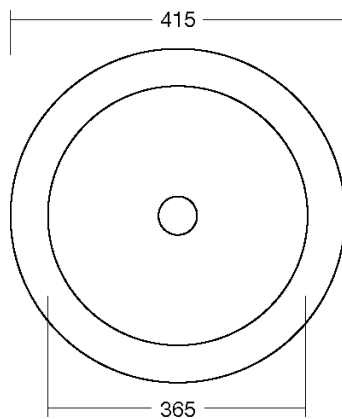

KADO

Kado Lux Under Counter Basin Round White with Overflow

9500788

SPECIFICATIONS

Recommended Use	Residential;Commercial
Primary Material	Vitreous China
Colour Finish	White
Bowl Capacity (L)	4
Weight (kg)	12
Taphole Configuration	None
Overflow Included	Yes
Plug & Waste Included	No

WARRANTY

Residential & Commercial Use (Years)	25
Spare Parts & Labour (Years)	1

Please refer to Kado Warranty page for full Terms and Conditions

Dimensions are nominal measurements only.

CLEANING RECOMMENDATIONS:

We recommend the use of soapy water or approved cleaners. This product should not be cleaned with abrasive materials. Damage caused by any improper treatment is not covered by the product warranty. Refer to Warranty Conditions

Disclaimer: Products in this specification manual must by regulation be installed by licensed and registered trade people. The manufacturer/distributor reserves the right to vary specifications or delete models from their range without prior notification. Dimensions are nominal measurements only. Dimensions and set-outs listed are correct at time of publication however the manufacturer/distributor takes no responsibility for printing errors.

Published 07/05/2026

To see the complete Kado range go to
www.reece.com.au