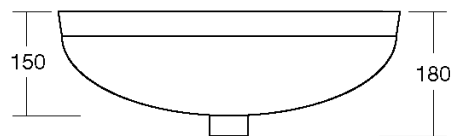

KADO

Kado Lux Under Counter Basin Round White with Overflow

9500788

SPECIFICATIONS

Recommended Use	Residential;Commercial
Primary Material	Vitreous China
Colour Finish	White
Bowl Capacity (L)	4
Weight (kg)	12
Taphole Configuration	None
Overflow Included	Yes
Plug & Waste Included	No

WARRANTY

Residential & Commercial Use (Years)	25
Spare Parts & Labour (Years)	1

Please refer to Kado Warranty page for full Terms and Conditions

Dimensions are nominal measurements only.

CLEANING RECOMMENDATIONS:

We recommend the use of soapy water or approved cleaners. This product should not be cleaned with abrasive materials. Damage caused by any improper treatment is not covered by the product warranty. Refer to Warranty Conditions

Disclaimer: Products in this specification manual must by regulation be installed by licensed and registered trade people. The manufacturer/distributor reserves the right to vary specifications or delete models from their range without prior notification. Dimensions are nominal measurements only. Dimensions and set-outs listed are correct at time of publication however the manufacturer/distributor takes no responsibility for printing errors.

Published 07/05/2026

To see the complete Kado range go to
www.reece.com.au