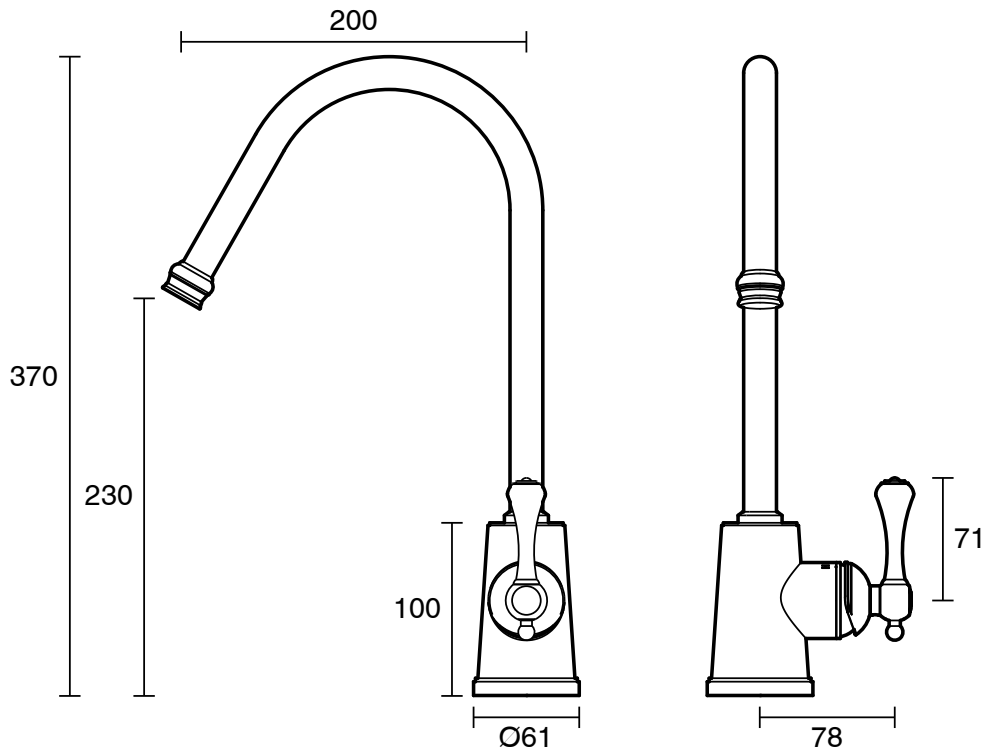

KADO

Kado Era Pull Out Sink Mixer Large Chrome (5 Star) Lead Free

2263714

SPECIFICATIONS	
Recommended Use	Residential;Commercial
Colour Finish	Polished Chrome
Primary Material	Lead Free Brass
Recommended Pressure Range	150 - 500 kPa as per AS3500
Max Continuous Working Temperature (deg C)	80
Min Continuous Working Temperature (deg C)	5
WARRANTY	
Residential & Commercial Use (Years)	25
Spare Parts & Labour (Years)	1
<i>Please refer to Kado Warranty page for full Terms and Conditions</i>	