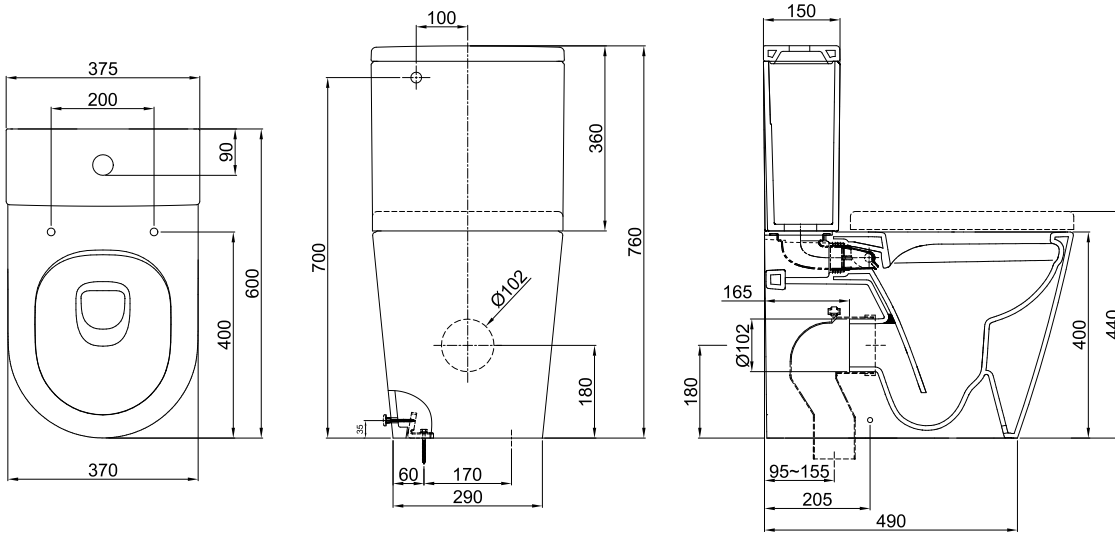

Roca Inspira Rimless Close Coupled Back to Wall Back Inlet Toilet Suite with Soft Close Quick Release Toilet Seat White (4 Star)

1890005

SPECIFICATIONS

Recommended Use	Residential;Commercial
Rim Configuration	Rimless
Pan Outlet Type	P Trap;S Trap
Pan Material	Vitreous China
Pan Weight (kg)	33.4
Toilet Seat Type	Soft Close;Quick Release
Toilet Seat Material	Supralit

WARRANTY

Residential & Commercial Use (Years)	25
Spare Parts & Labour (Years)	1

Please refer to Roca Warranty page for full Terms and Conditions