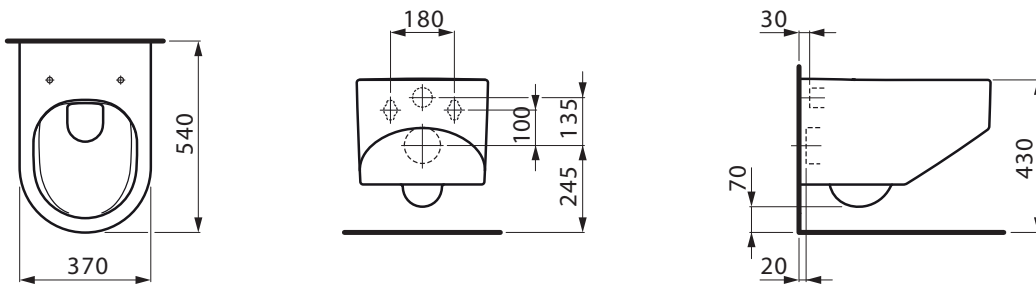

LAUFEN

LAUFEN Sonar Rimless Wall Hung Pan and Soft Close Quick Release Seat (4 Star)

1813055

SPECIFICATIONS	
Recommended Use	Residential;Commercial
Pan Material	Vitreous China
Rim Configuration	Rimless
Pan Outlet Type	P Trap
Pan Weight (kg)	25
Mounting	Wall
Toilet Seat Included	Yes
WARRANTY	
Residential & Commercial Use (Years)	25
Spare Parts & Labour (Years)	1
<i>Please refer to LAUFEN Warranty page for full Terms and Conditions</i>	