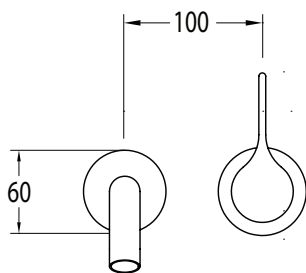

SUSSEX

Sussex Oria Wall Bath Mixer Outlet System 215mm PVD Matte Black Lead Free

51001

SPECIFICATIONS

Recommended Use	Residential;Commercial
Colour Finish	Matte Black
Primary Material	Lead Free Brass
Recommended Pressure Range	150 - 500 kPa as per AS3500
Max Continuous Working Temperature (deg C)	65
Min Continuous Working Temperature (deg C)	1

WARRANTY

Residential Use (Years)	40
Commercial Use (Years)	10

Please refer to Sussex Warranty page for full Terms and Conditions

Dimensions are nominal measurements only.

CLEANING RECOMMENDATIONS:

We recommend the use of soapy water or approved cleaners. This product should not be cleaned with abrasive materials. Damage caused by any improper treatment is not covered by the product warranty. Refer to Warranty Conditions

Disclaimer: Products in this specification manual must by regulation be installed by licensed and registered trade people. The manufacturer/distributor reserves the right to vary specifications or delete models from their range without prior notification. Dimensions are nominal measurements only. Dimensions and set-outs listed are correct at time of publication however the manufacturer/distributor takes no responsibility for printing errors.

Published 12/05/2026

To see the complete Sussex range go to www.reece.com.au