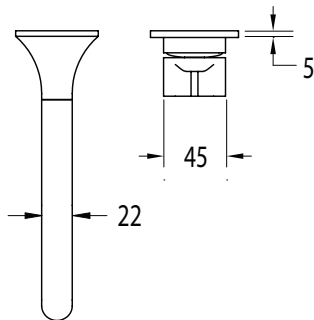

SUSSEX

Sussex Oria Wall Bath Mixer Outlet System 215mm PVD Matte Black Lead Free

51001

SPECIFICATIONS

Recommended Use	Residential;Commercial
Colour Finish	Matte Black
Primary Material	Lead Free Brass
Recommended Pressure Range	150 - 500 kPa as per AS3500
Max Continuous Working Temperature (deg C)	65
Min Continuous Working Temperature (deg C)	1

WARRANTY

Residential Use (Years)	40
Commercial Use (Years)	10

Please refer to Sussex Warranty page for full Terms and Conditions

Dimensions are nominal measurements only.

CLEANING RECOMMENDATIONS:

We recommend the use of soapy water or approved cleaners. This product should not be cleaned with abrasive materials. Damage caused by any improper treatment is not covered by the product warranty. Refer to Warranty Conditions

Disclaimer: Products in this specification manual must by regulation be installed by licensed and registered trade people. The manufacturer/distributor reserves the right to vary specifications or delete models from their range without prior notification. Dimensions are nominal measurements only. Dimensions and set-outs listed are correct at time of publication however the manufacturer/distributor takes no responsibility for printing errors.

Published 12/05/2026

To see the complete Sussex range go to www.reece.com.au