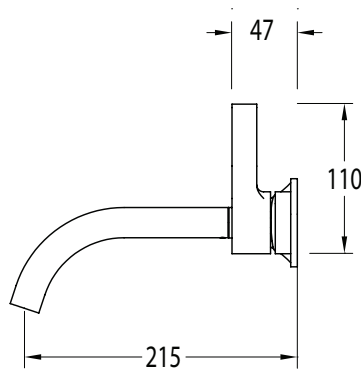

SUSSEX

Sussex Oria Wall Bath Mixer Outlet System 215mm PVD Matte Black Lead Free

51001

SPECIFICATIONS

Recommended Use	Residential;Commercial
Colour Finish	Matte Black
Primary Material	Lead Free Brass
Recommended Pressure Range	150 - 500 kPa as per AS3500
Max Continuous Working Temperature (deg C)	65
Min Continuous Working Temperature (deg C)	1

WARRANTY

Residential Use (Years)	40
Commercial Use (Years)	10

Please refer to Sussex Warranty page for full Terms and Conditions

Dimensions are nominal measurements only.

CLEANING RECOMMENDATIONS:

We recommend the use of soapy water or approved cleaners. This product should not be cleaned with abrasive materials. Damage caused by any improper treatment is not covered by the product warranty. Refer to Warranty Conditions

Disclaimer: Products in this specification manual must by regulation be installed by licensed and registered trade people. The manufacturer/distributor reserves the right to vary specifications or delete models from their range without prior notification. Dimensions are nominal measurements only. Dimensions and set-outs listed are correct at time of publication however the manufacturer/distributor takes no responsibility for printing errors.

Published 12/05/2026

To see the complete Sussex range go to www.reece.com.au