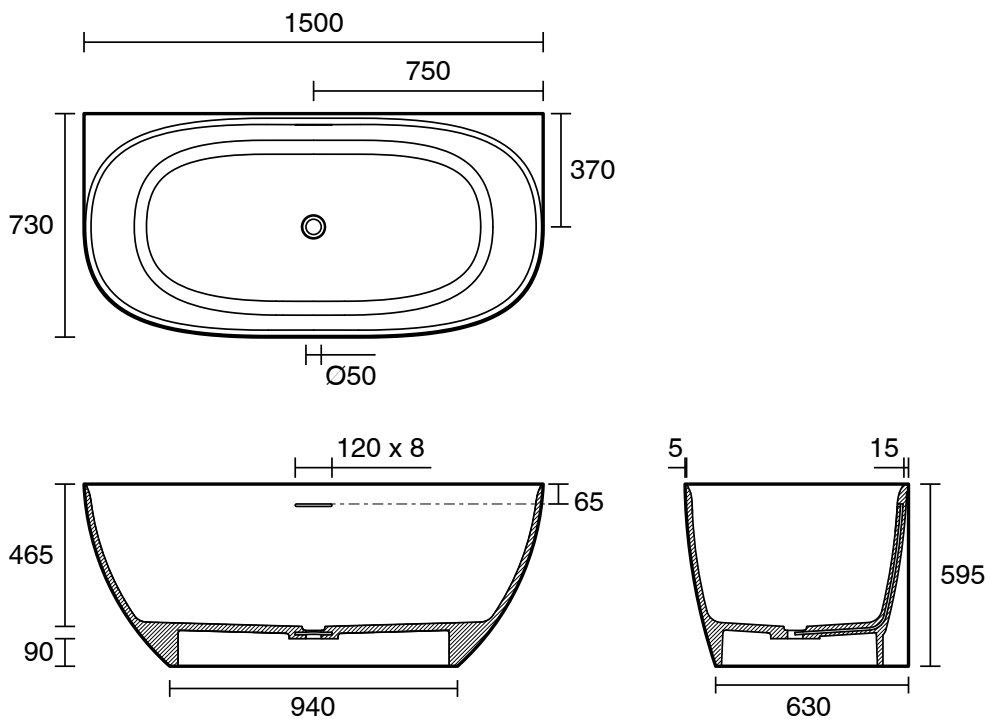

KADO

Kado Lussi Cast Solid Surface Freestanding Thin Edge Back to Wall Bath with Plug & Waste 1500mm White

9512448

SPECIFICATIONS

Recommended Use	Residential;Commercial
Material	Solid Surface
Colour	White
Capacity	281 ltr
Weight	120 kg
Overflow Configuration	Overflow
Mounting	Freestanding
Plug & Waste Size	40mm
Plug & Waste	Included

WARRANTY

Residential & Commercial Use (Years)	20
Spare Parts & Labour (Years)	1

Please refer to Kado Warranty Page for full Terms and Conditions

Dimensions are nominal measurements only.

CLEANING RECOMMENDATIONS:

We recommend the use of soapy water or approved cleaners. This product should not be cleaned with abrasive materials. Damage caused by any improper treatment is not covered by the product warranty. Refer to Warranty Conditions

Disclaimer: Products in this specification manual must by regulation be installed by licensed and registered trade people. The manufacturer/distributor reserves the right to vary specifications or delete models from their range without prior notification. Dimensions are nominal measurements only. Dimensions and set-outs listed are correct at time of publication however the manufacturer/distributor takes no responsibility for printing errors.

Published 01/04/2026

To see the complete Kado range go to www.reece.com.au