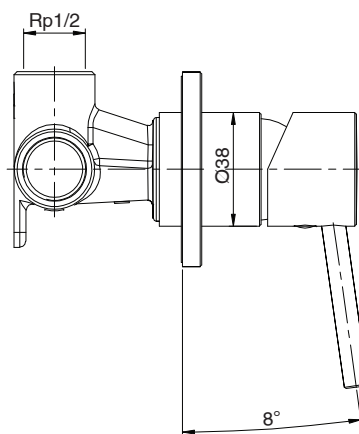

Dimensions are nominal measurements only.

CLEANING RECOMMENDATIONS:

We recommend the use of soapy water or approved cleaners. This product should not be cleaned with abrasive materials. Damage caused by any improper treatment is not covered by the product warranty. Refer to Warranty Conditions

Disclaimer: Products in this specification manual must by regulation be installed by licensed and registered trade people. The manufacturer/distributor reserves the right to vary specifications or delete models from their range without prior notification. Dimensions are nominal measurements only. Dimensions and set-outs listed are correct at time of publication however the manufacturer/distributor takes no responsibility for printing errors.

Published 01/04/2026

To see the complete Mizu range go to www.reece.com.au

WaterMark
AS/NZS 3718
WM-022094