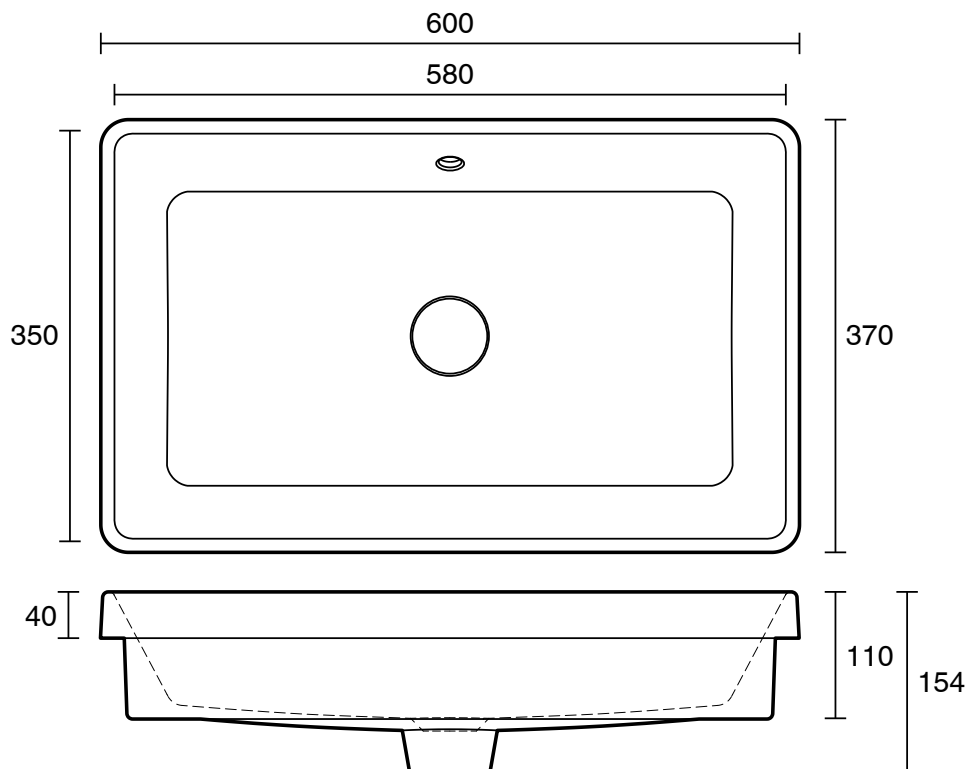

Roca The Gap Square Semi Inset Basin 600mm x 370mm with Overflow White

1807932

SPECIFICATIONS

Recommended Use	Residential;Commercial
Primary Material	Vitreous China
Colour Finish	White
Bowl Capacity (L)	7.7
Weight (kg)	13.7
Taphole Configuration	None
Overflow Included	Yes
Plug & Waste Included	No

WARRANTY

Residential & Commercial Use (Years)	25
Spare Parts & Labour (Years)	1

Please refer to Roca Warranty page for full Terms and Conditions

Dimensions are nominal measurements only.

CLEANING RECOMMENDATIONS:

We recommend the use of soapy water or approved cleaners. This product should not be cleaned with abrasive materials. Damage caused by any improper treatment is not covered by the product warranty. Refer to Warranty Conditions

Disclaimer: Products in this specification manual must by regulation be installed by licensed and registered trade people. The manufacturer/distributor reserves the right to vary specifications or delete models from their range without prior notification. Dimensions are nominal measurements only. Dimensions and set-outs listed are correct at time of publication however the manufacturer/distributor takes no responsibility for printing errors.

Published 18/05/2026

To see the complete Roca range go to
www.reece.com.au