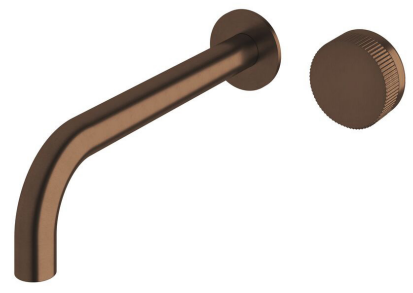

SUSSEX

**Sussex Pure Progressive Wall Bath Mixer System 250mm with Linear Textured Handles
PVD Brushed Bronze Lead Free
50089**

SPECIFICATIONS

Recommended Use	Residential;Commercial
Colour Finish	Brushed Bronze
Primary Material	Lead Free Brass
Recommended Pressure Range	150 - 500 kPa as per AS3500
Max Continuous Working Temperature (deg C)	65
Min Continuous Working Temperature (deg C)	1

WARRANTY

Residential Use (Years)	40
Commercial Use (Years)	10

Please refer to Sussex Warranty page for full Terms and Conditions

Dimensions are nominal measurements only.

CLEANING RECOMMENDATIONS:

We recommend the use of soapy water or approved cleaners. This product should not be cleaned with abrasive materials. Damage caused by any improper treatment is not covered by the product warranty. Refer to Warranty Conditions

Disclaimer: Products in this specification manual must by regulation be installed by licensed and registered trade people. The manufacturer/distributor reserves the right to vary specifications or delete models from their range without prior notification. Dimensions are nominal measurements only. Dimensions and set-outs listed are correct at time of publication however the manufacturer/distributor takes no responsibility for printing errors.

Published 14/05/2026

To see the complete Sussex range go to www.reece.com.au