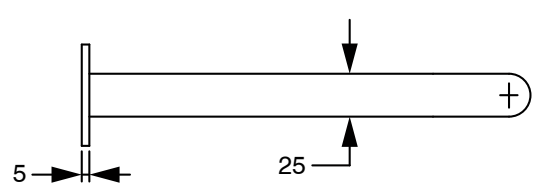

SUSSEX

**Sussex Pure Progressive Wall Bath Mixer System 250mm with Linear Textured Handles
PVD Brushed Bronze Lead Free
50089**

SPECIFICATIONS

Recommended Use	Residential;Commercial
Colour Finish	Brushed Bronze
Primary Material	Lead Free Brass
Recommended Pressure Range	150 - 500 kPa as per AS3500
Max Continuous Working Temperature (deg C)	65
Min Continuous Working Temperature (deg C)	1

WARRANTY

Residential Use (Years)	40
Commercial Use (Years)	10

Please refer to Sussex Warranty page for full Terms and Conditions

Dimensions are nominal measurements only.

CLEANING RECOMMENDATIONS:

We recommend the use of soapy water or approved cleaners. This product should not be cleaned with abrasive materials. Damage caused by any improper treatment is not covered by the product warranty. Refer to Warranty Conditions

Disclaimer: Products in this specification manual must by regulation be installed by licensed and registered trade people. The manufacturer/distributor reserves the right to vary specifications or delete models from their range without prior notification. Dimensions are nominal measurements only. Dimensions and set-outs listed are correct at time of publication however the manufacturer/distributor takes no responsibility for printing errors.

Published 14/05/2026

To see the complete Sussex range go to www.reece.com.au