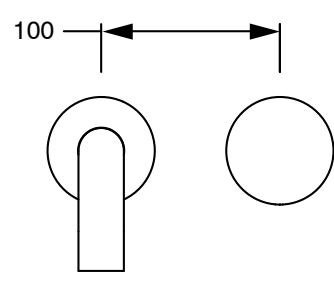

SUSSEX

**Sussex Pure Progressive Wall Bath Mixer System 250mm with Linear Textured Handles
PVD Brushed Bronze Lead Free
50089**

SPECIFICATIONS

Recommended Use	Residential;Commercial
Colour Finish	Brushed Bronze
Primary Material	Lead Free Brass
Recommended Pressure Range	150 - 500 kPa as per AS3500
Max Continuous Working Temperature (deg C)	65
Min Continuous Working Temperature (deg C)	1

WARRANTY

Residential Use (Years)	40
Commercial Use (Years)	10

Please refer to Sussex Warranty page for full Terms and Conditions

Dimensions are nominal measurements only.

CLEANING RECOMMENDATIONS:

We recommend the use of soapy water or approved cleaners. This product should not be cleaned with abrasive materials. Damage caused by any improper treatment is not covered by the product warranty. Refer to Warranty Conditions

Disclaimer: Products in this specification manual must by regulation be installed by licensed and registered trade people. The manufacturer/distributor reserves the right to vary specifications or delete models from their range without prior notification. Dimensions are nominal measurements only. Dimensions and set-outs listed are correct at time of publication however the manufacturer/distributor takes no responsibility for printing errors.

Published 14/05/2026

To see the complete Sussex range go to www.reece.com.au