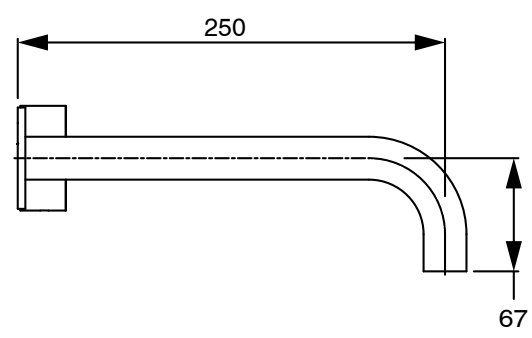

SUSSEX

**Sussex Pure Progressive Wall Bath Mixer System 250mm with Linear Textured Handles
PVD Brushed Bronze Lead Free
50089**

SPECIFICATIONS

Recommended Use	Residential;Commercial
Colour Finish	Brushed Bronze
Primary Material	Lead Free Brass
Recommended Pressure Range	150 - 500 kPa as per AS3500
Max Continuous Working Temperature (deg C)	65
Min Continuous Working Temperature (deg C)	1

WARRANTY

Residential Use (Years)	40
Commercial Use (Years)	10

Please refer to Sussex Warranty page for full Terms and Conditions

Dimensions are nominal measurements only.

CLEANING RECOMMENDATIONS:

We recommend the use of soapy water or approved cleaners. This product should not be cleaned with abrasive materials. Damage caused by any improper treatment is not covered by the product warranty. Refer to Warranty Conditions

Disclaimer: Products in this specification manual must by regulation be installed by licensed and registered trade people. The manufacturer/distributor reserves the right to vary specifications or delete models from their range without prior notification. Dimensions are nominal measurements only. Dimensions and set-outs listed are correct at time of publication however the manufacturer/distributor takes no responsibility for printing errors.

Published 14/05/2026

To see the complete Sussex range go to www.reece.com.au