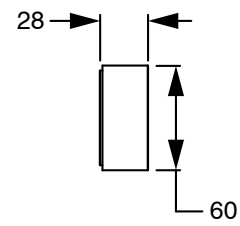

SUSSEX

**Sussex Pure Progressive Wall Bath Mixer System 250mm with Linear Textured Handles
PVD Brushed Bronze Lead Free
50089**

SPECIFICATIONS

Recommended Use	Residential;Commercial
Colour Finish	Brushed Bronze
Primary Material	Lead Free Brass
Recommended Pressure Range	150 - 500 kPa as per AS3500
Max Continuous Working Temperature (deg C)	65
Min Continuous Working Temperature (deg C)	1

WARRANTY

Residential Use (Years)	40
Commercial Use (Years)	10

Please refer to Sussex Warranty page for full Terms and Conditions