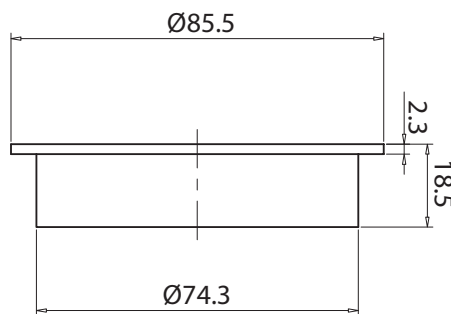

mizu

Mizu Drift Brass Trapscrew Grate Round 80mm Brushed Gold

246026

SPECIFICATIONS	
Recommended Use	Residential;Commercial
Colour Finish	Brushed Gold
Primary Material	DR Brass
WARRANTY	
Parts Replacement Only - excludes labour costs (Years)	1
<i>Please refer to Mizu Warranty page for full Terms and Conditions</i>	