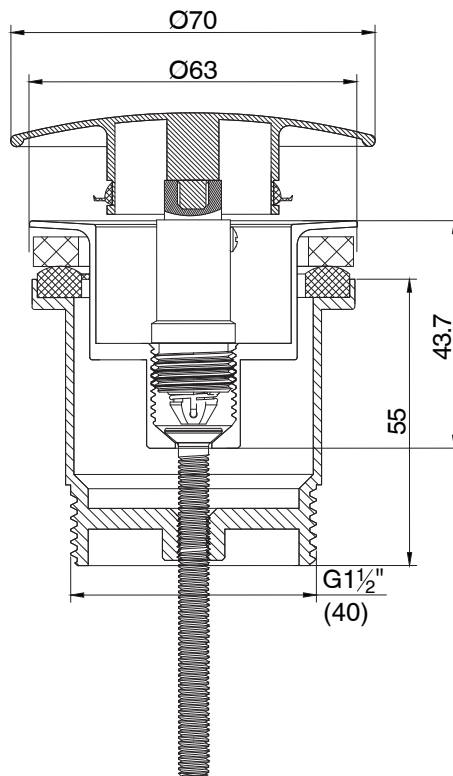

mizu

Mizu Drift Universal 40mm Dome Pop Up Plug & Waste Brushed Brass

9512374

SPECIFICATIONS	
Recommended Use	Residential;Commercial
Colour Finish	Brushed Brass
Primary Material	DR Brass
WARRANTY	
Parts Replacement Only - excludes labour costs (Years)	1
<i>Please refer to Mizu Warranty page for full Terms and Conditions</i>	

Disclaimer: Products in this specification manual must by regulation be installed by licensed and registered trade people. The manufacturer/distributor reserves the right to vary specifications or delete models from their range without prior notification. Dimensions are nominal measurements only. Dimensions and set-outs listed are correct at time of publication however the manufacturer/distributor takes no responsibility for printing errors.