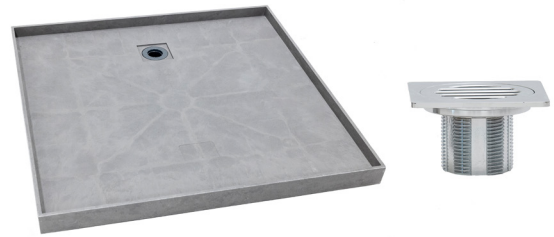

Posh Solus Tile Over Shower Tray with Rear Stainless Steel Square Floor Waste 1200mm x 900mm

9512237

SPECIFICATIONS

Recommended Use	Residential;Commercial
Shower Base Colour	Grey
Shower Base Material	SMC
Shower Grate Material	Stainless Steel (316 Grade)
Waste Position	Centre Rear
Shower Base Waste Size	50 mm
Weight of Shower Base	22 kg
Usage	Corner & Alcove Install

WARRANTY

Residential & Commercial Use (Years)	7
Spare Parts & Labour (Years)	1

Please refer to Posh Warranty Page for full Terms and Conditions

Dimensions are nominal measurements only.

CLEANING RECOMMENDATIONS:

We recommend the use of soapy water or approved cleaners. This product should not be cleaned with abrasive materials. Damage caused by any improper treatment is not covered by the product warranty. Refer to Warranty Conditions

Disclaimer: Products in this specification manual must by regulation be installed by licensed and registered trade people. The manufacturer/distributor reserves the right to vary specifications or delete models from their range without prior notification. Dimensions are nominal measurements only. Dimensions and set-outs listed are correct at time of publication however the manufacturer/distributor takes no responsibility for printing errors.

Published 01/04/2026

To see the complete Posh range go to www.reece.com.au