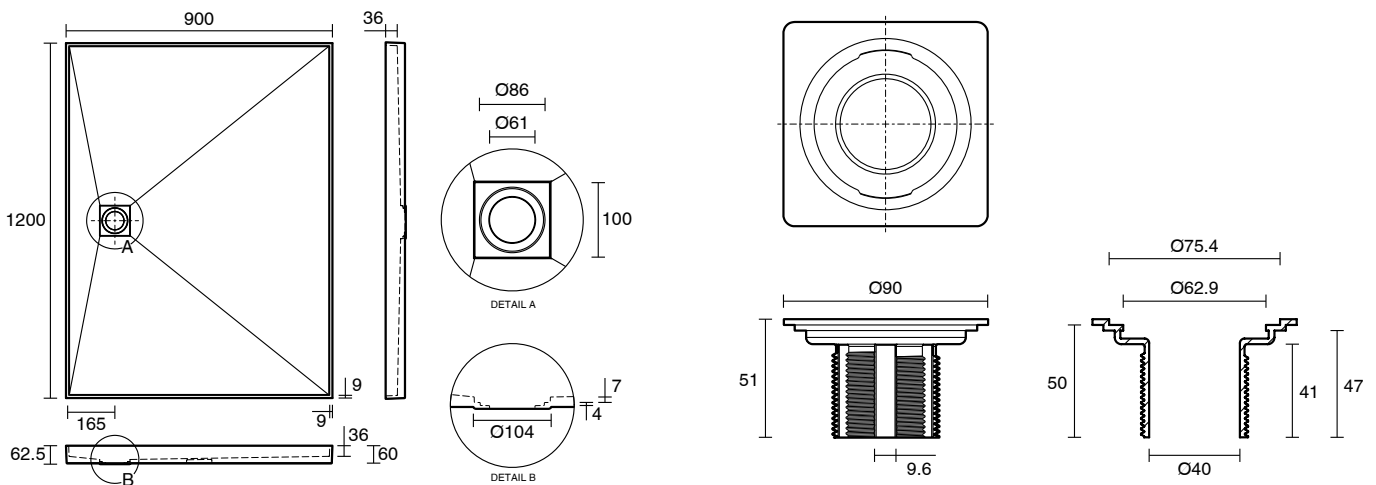

Posh Solus Tile Over Shower Tray with Rear Stainless Steel Square Floor Waste 1200mm x 900mm

9512237

SPECIFICATIONS

Recommended Use	Residential;Commercial
Shower Base Colour	Grey
Shower Base Material	SMC
Shower Grate Material	Stainless Steel (316 Grade)
Waste Position	Centre Rear
Shower Base Waste Size	50 mm
Weight of Shower Base	22 kg
Usage	Corner & Alcove Install

WARRANTY

Residential & Commercial Use (Years)	7
Spare Parts & Labour (Years)	1

Please refer to Posh Warranty Page for full Terms and Conditions

Dimensions are nominal measurements only.

CLEANING RECOMMENDATIONS:

We recommend the use of soapy water or approved cleaners. This product should not be cleaned with abrasive materials. Damage caused by any improper treatment is not covered by the product warranty. Refer to Warranty Conditions

Disclaimer: Products in this specification manual must by regulation be installed by licensed and registered trade people. The manufacturer/distributor reserves the right to vary specifications or delete models from their range without prior notification. Dimensions are nominal measurements only. Dimensions and set-outs listed are correct at time of publication however the manufacturer/distributor takes no responsibility for printing errors.

Published 01/04/2026

To see the complete Posh range go to www.reece.com.au