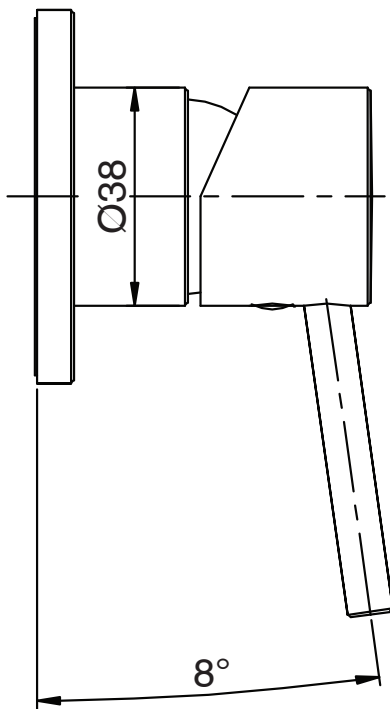

mizu

Mizu Drift MK2 Shower Mixer Trimset Chrome

2263861

SPECIFICATIONS	
Recommended Use	Residential;Commercial
Colour Finish	Polished Chrome
Primary Material	DR Brass
Recommended Pressure Range	150 - 500 kPa as per AS3500
Max Continuous Working Temperature (deg C)	65
Min Continuous Working Temperature (deg C)	5
WARRANTY	
Residential & Commercial Use (Years)	25
Spare Parts & Labour (Years)	1
<i>Please refer to Mizu Warranty page for full Terms and Conditions</i>	