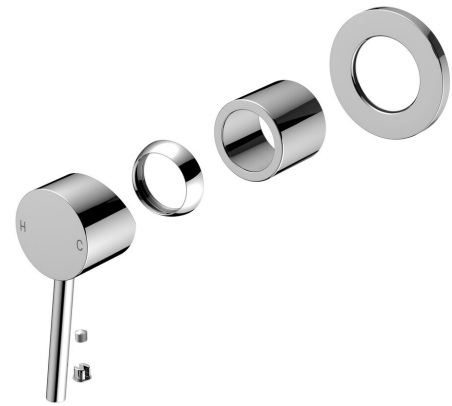

mizu

Mizu Drift MK2 Shower Mixer Trimset Chrome

2263861

SPECIFICATIONS	
Recommended Use	Residential;Commercial
Colour Finish	Polished Chrome
Primary Material	DR Brass
Recommended Pressure Range	150 - 500 kPa as per AS3500
Max Continuous Working Temperature (deg C)	65
Min Continuous Working Temperature (deg C)	5
WARRANTY	
Residential & Commercial Use (Years)	25
Spare Parts & Labour (Years)	1
<i>Please refer to Mizu Warranty page for full Terms and Conditions</i>	