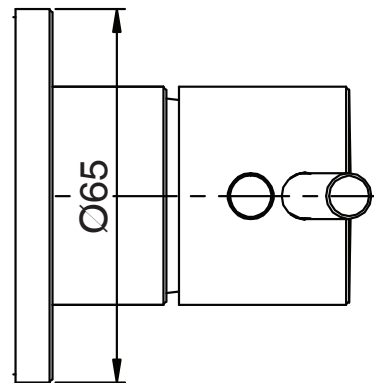

mizu

Mizu Drift MK2 Shower Mixer Trimset Chrome

2263861

SPECIFICATIONS	
Recommended Use	Residential;Commercial
Colour Finish	Polished Chrome
Primary Material	DR Brass
Recommended Pressure Range	150 - 500 kPa as per AS3500
Max Continuous Working Temperature (deg C)	65
Min Continuous Working Temperature (deg C)	5
WARRANTY	
Residential & Commercial Use (Years)	25
Spare Parts & Labour (Years)	1
<i>Please refer to Mizu Warranty page for full Terms and Conditions</i>	