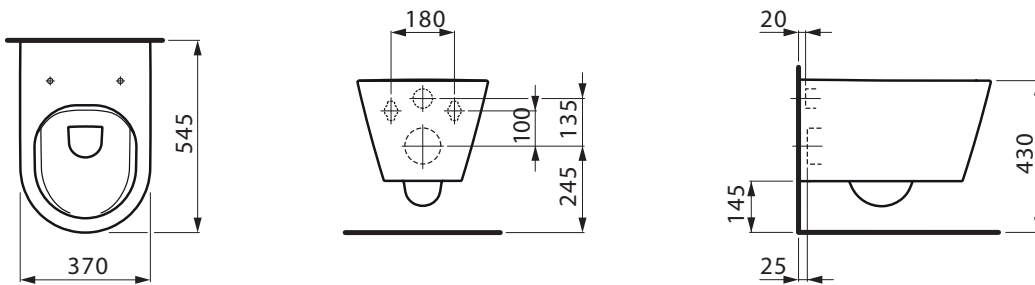

LAUFEN

LAUFEN Kartell Rimless Wall Hung Pan and Soft Close Seat White (4 Star)

1813053

SPECIFICATIONS	
Recommended Use	Residential;Commercial
Pan Material	Vitreous China
Rim Configuration	Rimless
Pan Outlet Type	P Trap
Pan Weight (kg)	24
Mounting	Wall
Toilet Seat Included	Yes
WARRANTY	
Residential & Commercial Use (Years)	25
Spare Parts & Labour (Years)	1
<i>Please refer to LAUFEN Warranty page for full Terms and Conditions</i>	

Disclaimer: Products in this specification manual must by regulation be installed by licensed and registered trade people. The manufacturer/distributor reserves the right to vary specifications or delete models from their range without prior notification. Dimensions are nominal measurements only. Dimensions and set-outs listed are correct at time of publication however the manufacturer/distributor takes no responsibility for printing errors.