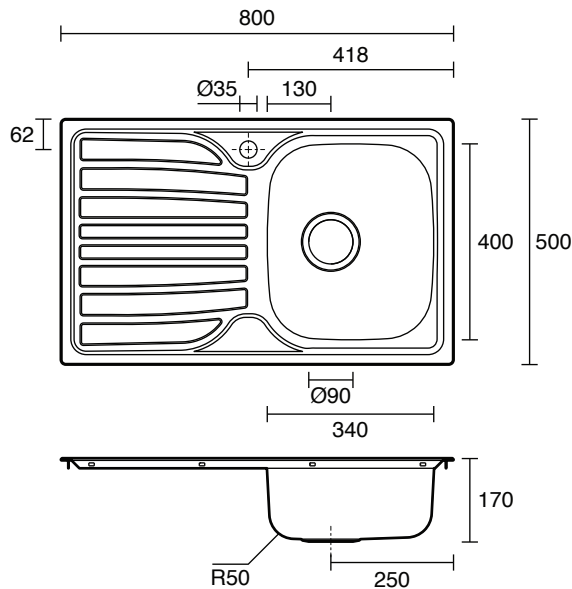

## Posh Bristol Single Bowl Sink 1 Taphole Right Hand Bowl with Drainer Stainless Steel

35003

SPECIFICATIONS	
Recommended Use	Residential;Commercial
Bowl Type	Inset / Semi Inset
Material	Stainless Steel 304
Sink Colour	Stainless Steel
Taphole Options	One
Capacity (L)	18
Mounting	Product Surface
Overflow Included	No
Plug & Waste Included	Yes
Plug & Waste Size	90mm Basket Waste
WARRANTY	
Residential & Commercial Use (Years)	30
Spare Parts & Labour (Years)	1
<i>Please refer to Posh Warranty Page for full Terms and Conditions</i>	

Sinks must be installed using a cutout template.  
No responsibility will be taken for damage that occurs where a template has not been used.

Dimensions are nominal measurements only.