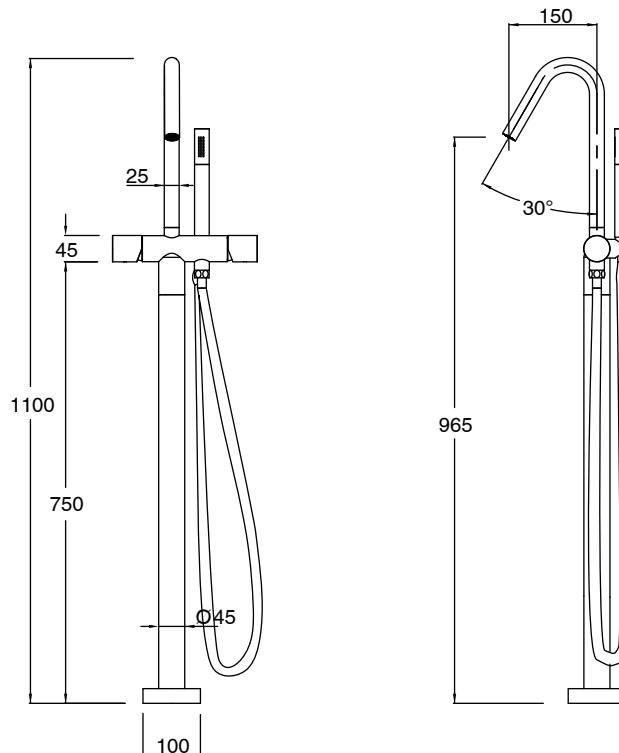

SUSSEX

Sussex Pure Floor Mounted Bath Mixer Tap with Handshower and Diamond Textured Handle Trimset PVD Brushed Gunmetal (3 Star)

9511804

SPECIFICATIONS

Recommended Use	Residential;Commercial
Colour Finish	Brushed Smoke Gunmetal
Primary Material	DR Brass
Recommended Pressure Range	150 - 500 kPa as per AS3500
Max Continuous Working Temperature (deg C)	65
Min Continuous Working Temperature (deg C)	1

WARRANTY

Residential Use (Years)	40
Commercial Use (Years)	10

Please refer to Sussex Warranty page for full Terms and Conditions

Dimensions are nominal measurements only.

CLEANING RECOMMENDATIONS:

We recommend the use of soapy water or approved cleaners. This product should not be cleaned with abrasive materials. Damage caused by any improper treatment is not covered by the product warranty. Refer to Warranty Conditions

Disclaimer: Products in this specification manual must by regulation be installed by licensed and registered trade people. The manufacturer/distributor reserves the right to vary specifications or delete models from their range without prior notification. Dimensions are nominal measurements only. Dimensions and set-outs listed are correct at time of publication however the manufacturer/distributor takes no responsibility for printing errors.

Published 01/04/2026

To see the complete Sussex range go to
www.reece.com.au