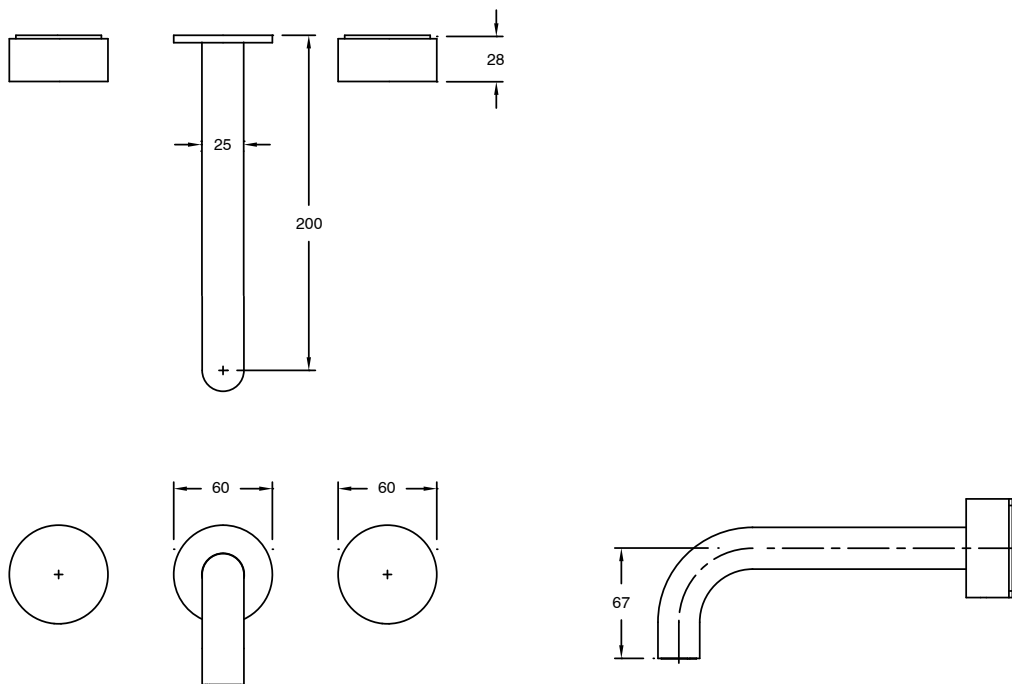

SUSSEX

Sussex Pure Bath Set 200mm with Linear Textured Handles PVD Matte Black Lead Free

47117

SPECIFICATIONS

Recommended Use	Residential;Commercial
Colour Finish	Matte Black
Primary Material	Lead Free Brass
Recommended Pressure Range	150 - 500 kPa as per AS3500
Max Continuous Working Temperature (deg C)	65
Min Continuous Working Temperature (deg C)	1

WARRANTY

Residential Use (Years)	40
Commercial Use (Years)	10

Please refer to Sussex Warranty page for full Terms and Conditions

Dimensions are nominal measurements only.

CLEANING RECOMMENDATIONS:

We recommend the use of soapy water or approved cleaners. This product should not be cleaned with abrasive materials. Damage caused by any improper treatment is not covered by the product warranty. Refer to Warranty Conditions

Disclaimer: Products in this specification manual must by regulation be installed by licensed and registered trade people. The manufacturer/distributor reserves the right to vary specifications or delete models from their range without prior notification. Dimensions are nominal measurements only. Dimensions and set-outs listed are correct at time of publication however the manufacturer/distributor takes no responsibility for printing errors.

Published 14/05/2026

To see the complete Sussex range go to www.reece.com.au