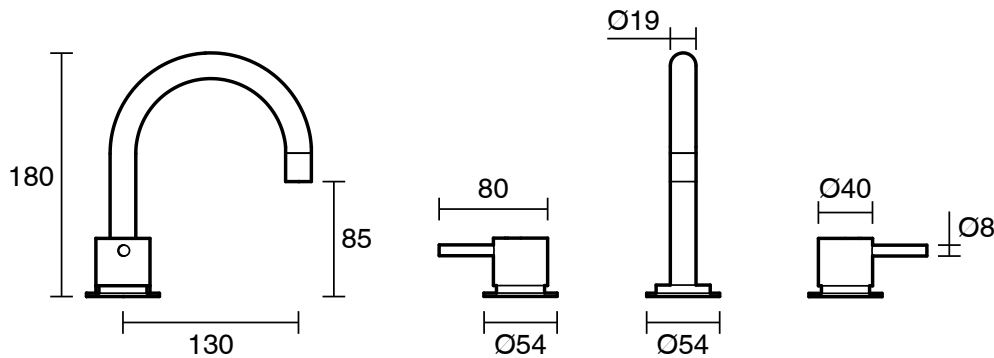

## Scala Hob Basin Set Curved PVD Matte Black (5 Star) Lead Free

51498

SPECIFICATIONS	
Recommended Use	Residential;Commercial
Colour Finish	Matte Black
Primary Material	Lead Free Brass
Recommended Pressure Range	150 - 500 kPa as per AS3500
Max Continuous Working Temperature (deg C)	65
Min Continuous Working Temperature (deg C)	1
WARRANTY	
Residential Use (Years)	40
Commercial Use (Years)	10
<i>Please refer to Sussex Warranty page for full Terms and Conditions</i>	

Dimensions are nominal measurements only.