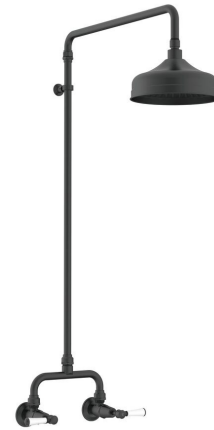

Posh Canterbury Exposed Shower Set Lever Porcelain Handles Matte Black (3 Star)

9509485

SPECIFICATIONS

Recommended Use	Residential;Commercial
Colour Finish	Matte Black
Primary Material	DR Brass
Recommended Pressure Range	150 - 500 kPa as per AS3500
Max Continuous Working Temperature (deg C)	80
Min Continuous Working Temperature (deg C)	5
Hot Water Unit Suitability	Storage Tank;Continuous Flow

WARRANTY

Residential & Commercial Use (Years)	25
Spare Parts & Labour (Years)	1

Please refer to Posh Warranty Page for full Terms and Conditions

Dimensions are nominal measurements only.

CLEANING RECOMMENDATIONS:

We recommend the use of soapy water or approved cleaners. This product should not be cleaned with abrasive materials. Damage caused by any improper treatment is not covered by the product warranty. Refer to Warranty Conditions

Disclaimer: Products in this specification manual must by regulation be installed by licensed and registered trade people. The manufacturer/distributor reserves the right to vary specifications or delete models from their range without prior notification. Dimensions are nominal measurements only. Dimensions and set-outs listed are correct at time of publication however the manufacturer/distributor takes no responsibility for printing errors.

Published 01/04/2026

To see the complete Posh range go to
www.reece.com.au