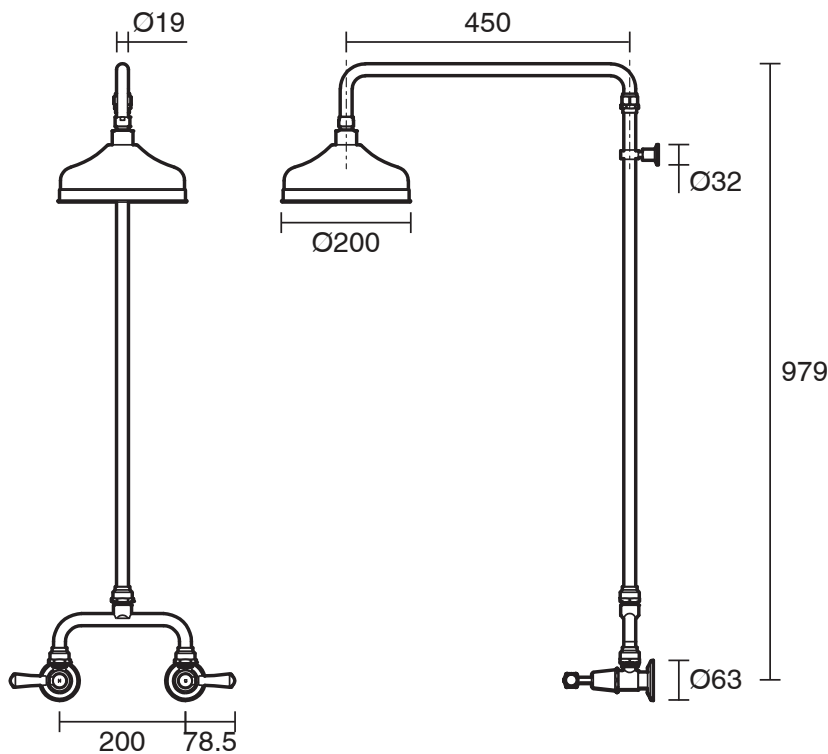

Posh Canterbury Exposed Shower Set Lever Porcelain Handles Matte Black (3 Star)

9509485

SPECIFICATIONS

Recommended Use	Residential;Commercial
Colour Finish	Matte Black
Primary Material	DR Brass
Recommended Pressure Range	150 - 500 kPa as per AS3500
Max Continuous Working Temperature (deg C)	80
Min Continuous Working Temperature (deg C)	5
Hot Water Unit Suitability	Storage Tank;Continuous Flow

WARRANTY

Residential & Commercial Use (Years)	25
Spare Parts & Labour (Years)	1

Please refer to Posh Warranty Page for full Terms and Conditions

Dimensions are nominal measurements only.

CLEANING RECOMMENDATIONS:

We recommend the use of soapy water or approved cleaners. This product should not be cleaned with abrasive materials. Damage caused by any improper treatment is not covered by the product warranty. Refer to Warranty Conditions

Disclaimer: Products in this specification manual must by regulation be installed by licensed and registered trade people. The manufacturer/distributor reserves the right to vary specifications or delete models from their range without prior notification. Dimensions are nominal measurements only. Dimensions and set-outs listed are correct at time of publication however the manufacturer/distributor takes no responsibility for printing errors.

Published 01/04/2026

To see the complete Posh range go to
www.reece.com.au