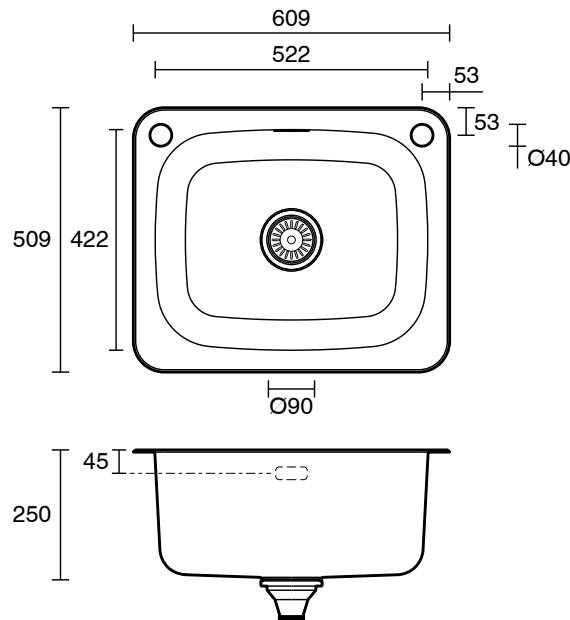

Posh Solus MK2 Inset/Undermount Laundry Trough 45 Litre 1 Taphole with Bypass & Overflow Stainless Steel

2406943

SPECIFICATIONS

Recommended Use	Residential;Commercial
Trough Colour	Stainless Steel
Primary Material	Stainless Steel 304
Bowl Type	Inset / Semi Inset;Under Mount / Under Counter
Number of Bowls	Single
Bowl Capacity (L)	45
Overflow Included	Yes
Plug & Waste Included	Yes
Plug & Waste Size	90mm Basket Waste
Taphole Options	One
Mounting	Product Surface

WARRANTY

Residential & Commercial Use (Years)	30
Spare Parts & Labour (Years)	1

Please refer to Posh Warranty Page for full Terms and Conditions

Dimensions are nominal measurements only.

CLEANING RECOMMENDATIONS:

We recommend the use of soapy water or approved cleaners. This product should not be cleaned with abrasive materials. Damage caused by any improper treatment is not covered by the product warranty. Refer to Warranty Conditions

Disclaimer: Products in this specification manual must by regulation be installed by licensed and registered trade people. The manufacturer/distributor reserves the right to vary specifications or delete models from their range without prior notification. Dimensions are nominal measurements only. Dimensions and set-outs listed are correct at time of publication however the manufacturer/distributor takes no responsibility for printing errors.

Published 01/04/2026

To see the complete Posh range go to www.reece.com.au