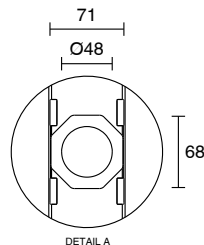

Posh Solus Tile Over Shower Tray with 1140mm Long Rear Matte Black Tile Insert Channel Suits Tiles 9mm and up 1500mm x 1000mm

9512272

SPECIFICATIONS

Recommended Use	Residential;Commercial
Shower Base Colour	Grey
Shower Base Material	SMC
Shower Grate Material	Stainless Steel (316 Grade)
Waste Position	Centre Rear
Shower Base Waste Size	50 mm
Weight of Shower Base	24 kg
Usage	Corner & Alcove Install

WARRANTY

Residential & Commercial Use (Years)	7
Spare Parts & Labour (Years)	1

Please refer to Posh Warranty Page for full Terms and Conditions

Dimensions are nominal measurements only.

CLEANING RECOMMENDATIONS:

We recommend the use of soapy water or approved cleaners. This product should not be cleaned with abrasive materials. Damage caused by any improper treatment is not covered by the product warranty. Refer to Warranty Conditions

Disclaimer: Products in this specification manual must by regulation be installed by licensed and registered trade people. The manufacturer/distributor reserves the right to vary specifications or delete models from their range without prior notification. Dimensions are nominal measurements only. Dimensions and set-outs listed are correct at time of publication however the manufacturer/distributor takes no responsibility for printing errors.

Published 01/04/2026

To see the complete Posh range go to www.reece.com.au