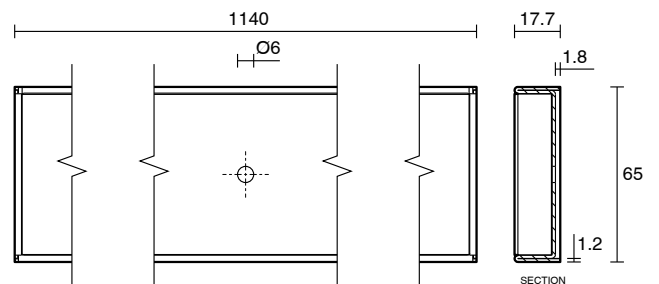

Posh Solus Tile Over Shower Tray with 1140mm Long Rear Matte Black Tile Insert Channel Suits Tiles 9mm and up 1500mm x 1000mm

9512272

SPECIFICATIONS

Recommended Use	Residential;Commercial
Shower Base Colour	Grey
Shower Base Material	SMC
Shower Grate Material	Stainless Steel (316 Grade)
Waste Position	Centre Rear
Shower Base Waste Size	50 mm
Weight of Shower Base	24 kg
Usage	Corner & Alcove Install

WARRANTY

Residential & Commercial Use (Years)	7
Spare Parts & Labour (Years)	1

Please refer to Posh Warranty Page for full Terms and Conditions

Dimensions are nominal measurements only.

CLEANING RECOMMENDATIONS:

We recommend the use of soapy water or approved cleaners. This product should not be cleaned with abrasive materials. Damage caused by any improper treatment is not covered by the product warranty. Refer to Warranty Conditions

Disclaimer: Products in this specification manual must by regulation be installed by licensed and registered trade people. The manufacturer/distributor reserves the right to vary specifications or delete models from their range without prior notification. Dimensions are nominal measurements only. Dimensions and set-outs listed are correct at time of publication however the manufacturer/distributor takes no responsibility for printing errors.

Published 01/04/2026

To see the complete Posh range go to www.reece.com.au