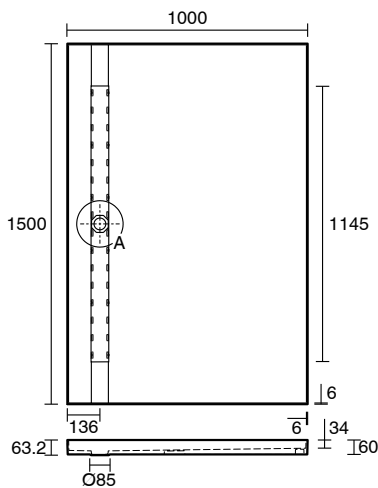

Posh Solus Tile Over Shower Tray with 1140mm Long Rear Matte Black Tile Insert Channel Suits Tiles 9mm and up 1500mm x 1000mm

9512272

SPECIFICATIONS

Recommended Use	Residential;Commercial
Shower Base Colour	Grey
Shower Base Material	SMC
Shower Grate Material	Stainless Steel (316 Grade)
Waste Position	Centre Rear
Shower Base Waste Size	50 mm
Weight of Shower Base	24 kg
Usage	Corner & Alcove Install

WARRANTY

Residential & Commercial Use (Years)	7
Spare Parts & Labour (Years)	1

Please refer to Posh Warranty Page for full Terms and Conditions

Dimensions are nominal measurements only.

CLEANING RECOMMENDATIONS:

We recommend the use of soapy water or approved cleaners. This product should not be cleaned with abrasive materials. Damage caused by any improper treatment is not covered by the product warranty. Refer to Warranty Conditions

Disclaimer: Products in this specification manual must by regulation be installed by licensed and registered trade people. The manufacturer/distributor reserves the right to vary specifications or delete models from their range without prior notification. Dimensions are nominal measurements only. Dimensions and set-outs listed are correct at time of publication however the manufacturer/distributor takes no responsibility for printing errors.

Published 01/04/2026

To see the complete Posh range go to www.reece.com.au