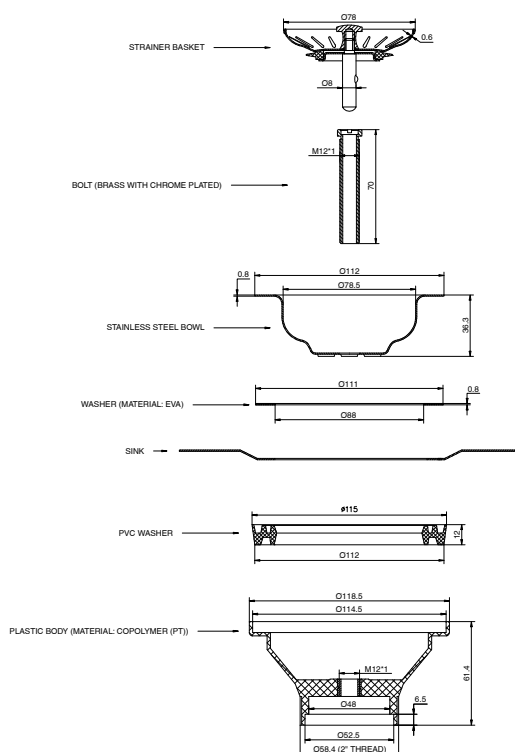

Memo Basket Plug & Waste 90mm x 50mm Universal Matte White

2006605

SPECIFICATIONS

Recommended Use	Residential;Commercial
Material	PP
Colour	Matte White
Overflow Included	No
Plug & Waste Size	90mm Basket Waste

WARRANTY

Spare Parts & Labour (Years)	1

Please refer to Memo Warranty Page for full Terms and Conditions

Dimensions are nominal measurements only.

CLEANING RECOMMENDATIONS:

We recommend using a soft cloth or moist sponge with soapy water or mild detergent. Rinse with clean water, towel dry after cleaning. Clean regularly to protect surface finish. Do not use chemical or abrasive cleaners, avoid using a scrubbing brush or scourer sponge to clean. A soft brush can be used for hard to reach places. Damage caused by any improper treatment is not covered by the product warranty. Refer to Warranty Conditions.

Disclaimer: Products in this specification manual must by regulation be installed by licensed and registered trade people. The manufacturer/distributor reserves the right to vary specifications or delete models from their range without prior notification. Dimensions are nominal measurements only. Dimensions and set-outs listed are correct at time of publication however the manufacturer/distributor takes no responsibility for printing errors.

Published 01/04/2026

To see the complete Memo range go to www.reece.com.au