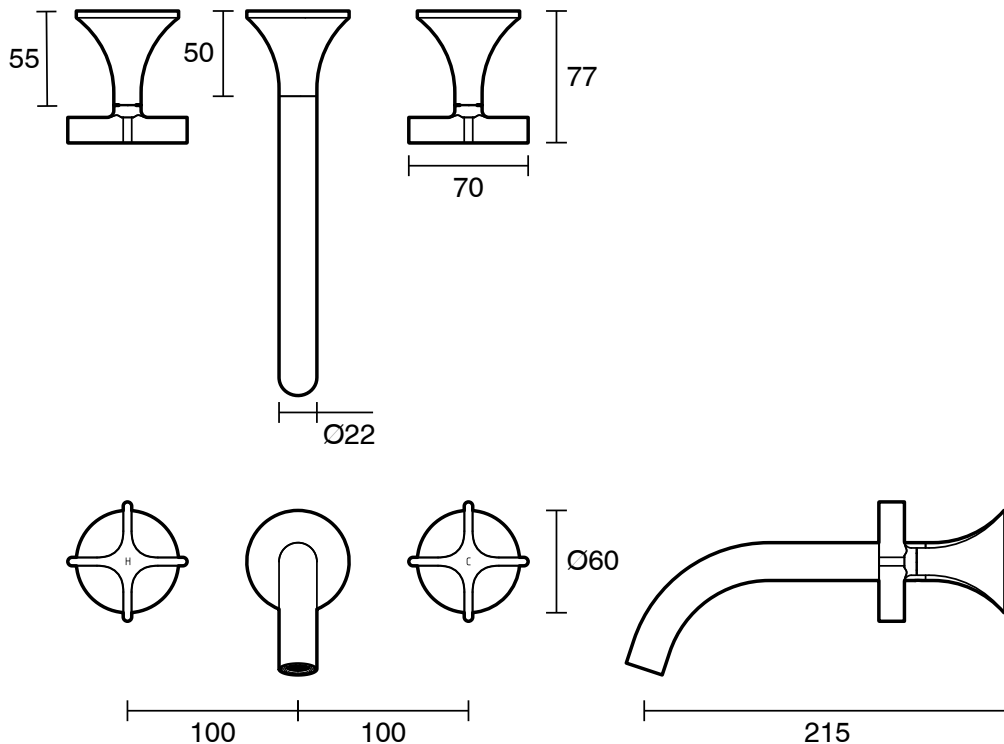

SUSSEX

Sussex Oria Cross Handle Wall Basin Set 215mm Outlet PVD Brushed Gunmetal (5 Star) Lead Free

39658

SPECIFICATIONS

Recommended Use	Residential;Commercial
Colour Finish	Brushed Gunmetal
Primary Material	Lead Free Brass
Recommended Pressure Range	150 - 500 kPa as per AS3500
Max Continuous Working Temperature (deg C)	65
Min Continuous Working Temperature (deg C)	1

WARRANTY

Residential Use (Years)	40
Commercial Use (Years)	10

Please refer to Sussex Warranty page for full Terms and Conditions

Dimensions are nominal measurements only.

CLEANING RECOMMENDATIONS:

We recommend the use of soapy water or approved cleaners. This product should not be cleaned with abrasive materials. Damage caused by any improper treatment is not covered by the product warranty. Refer to Warranty Conditions

Disclaimer: Products in this specification manual must by regulation be installed by licensed and registered trade people. The manufacturer/distributor reserves the right to vary specifications or delete models from their range without prior notification. Dimensions are nominal measurements only. Dimensions and set-outs listed are correct at time of publication however the manufacturer/distributor takes no responsibility for printing errors.

Published 30/04/2026

To see the complete Sussex range go to www.reece.com.au