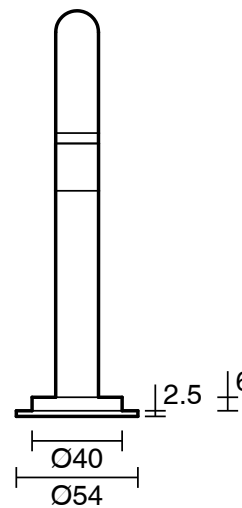

SUSSEX

Scala Hob Basin Outlet Square Chrome (5 Star) Lead Free

51438

SPECIFICATIONS

Recommended Use	Residential;Commercial
Colour Finish	Polished Chrome
Primary Material	Lead Free Brass
Recommended Pressure Range	150 - 500 kPa as per AS3500
Max Continuous Working Temperature (deg C)	65
Min Continuous Working Temperature (deg C)	1

WARRANTY

Residential Use (Years)	40
Commercial Use (Years)	10

Please refer to Sussex Warranty page for full Terms and Conditions

Dimensions are nominal measurements only.

CLEANING RECOMMENDATIONS:

We recommend the use of soapy water or approved cleaners. This product should not be cleaned with abrasive materials. Damage caused by any improper treatment is not covered by the product warranty. Refer to Warranty Conditions

Disclaimer: Products in this specification manual must by regulation be installed by licensed and registered trade people. The manufacturer/distributor reserves the right to vary specifications or delete models from their range without prior notification. Dimensions are nominal measurements only. Dimensions and set-outs listed are correct at time of publication however the manufacturer/distributor takes no responsibility for printing errors.

Published 06/05/2026

To see the complete Sussex range go to www.reece.com.au