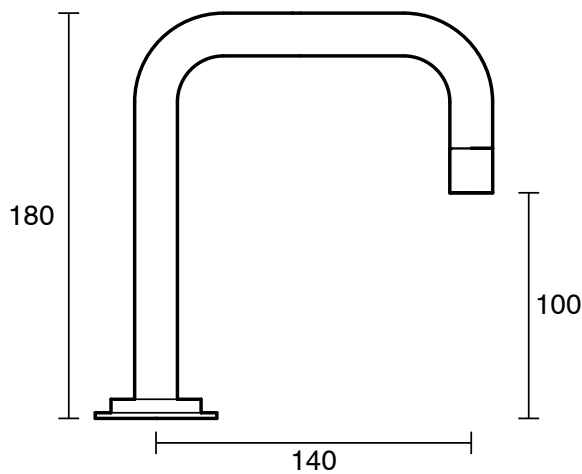

SUSSEX

Scala Hob Basin Outlet Square Chrome (5 Star) Lead Free

51438

SPECIFICATIONS

Recommended Use	Residential;Commercial
Colour Finish	Polished Chrome
Primary Material	Lead Free Brass
Recommended Pressure Range	150 - 500 kPa as per AS3500
Max Continuous Working Temperature (deg C)	65
Min Continuous Working Temperature (deg C)	1

WARRANTY

Residential Use (Years)	40
Commercial Use (Years)	10

Please refer to Sussex Warranty page for full Terms and Conditions

Dimensions are nominal measurements only.

CLEANING RECOMMENDATIONS:

We recommend the use of soapy water or approved cleaners. This product should not be cleaned with abrasive materials. Damage caused by any improper treatment is not covered by the product warranty. Refer to Warranty Conditions

Disclaimer: Products in this specification manual must by regulation be installed by licensed and registered trade people. The manufacturer/distributor reserves the right to vary specifications or delete models from their range without prior notification. Dimensions are nominal measurements only. Dimensions and set-outs listed are correct at time of publication however the manufacturer/distributor takes no responsibility for printing errors.

Published 06/05/2026

To see the complete Sussex range go to www.reece.com.au