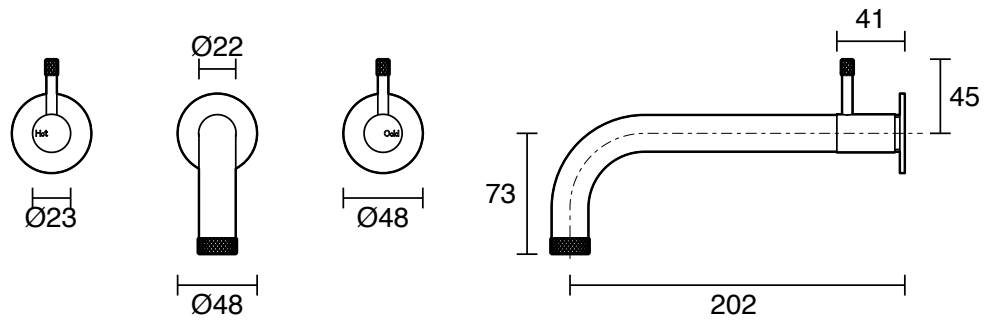

SUSSEX

Sussex Scala Nova Wall Basin/Bath Set 200mm PVD Brushed Gold (5 Star) Lead Free

43612

SPECIFICATIONS

Recommended Use	Residential;Commercial
Colour Finish	Brushed Gold
Primary Material	Lead Free Brass
Recommended Pressure Range	150 - 500 kPa as per AS3500
Max Continuous Working Temperature (deg C)	65
Min Continuous Working Temperature (deg C)	1

WARRANTY

Residential Use (Years)	40
Commercial Use (Years)	10

Please refer to Sussex Warranty page for full Terms and Conditions