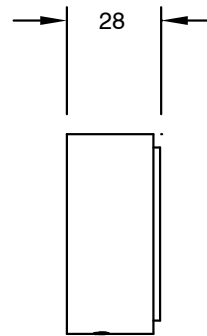

SUSSEX

Sussex Pure Wall Top Assembly PVD Brushed Gold Lead Free

50900

SPECIFICATIONS

Recommended Use	Residential;Commercial
Colour Finish	Brushed Gold
Primary Material	Lead Free Brass
Recommended Pressure Range	150 - 500 kPa as per AS3500
Max Continuous Working Temperature (deg C)	65
Min Continuous Working Temperature (deg C)	1

WARRANTY

Residential Use (Years)	40
Commercial Use (Years)	10

Please refer to Sussex Warranty page for full Terms and Conditions

Dimensions are nominal measurements only.

CLEANING RECOMMENDATIONS:

We recommend the use of soapy water or approved cleaners. This product should not be cleaned with abrasive materials. Damage caused by any improper treatment is not covered by the product warranty. Refer to Warranty Conditions

Disclaimer: Products in this specification manual must by regulation be installed by licensed and registered trade people. The manufacturer/distributor reserves the right to vary specifications or delete models from their range without prior notification. Dimensions are nominal measurements only. Dimensions and set-outs listed are correct at time of publication however the manufacturer/distributor takes no responsibility for printing errors.

Published 07/05/2026

To see the complete Sussex range go to www.reece.com.au