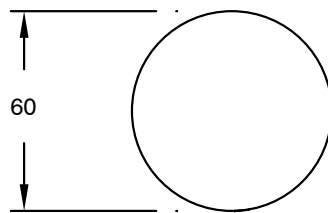

SUSSEX

Sussex Pure Wall Top Assembly PVD Brushed Gold Lead Free

50900

SPECIFICATIONS

Recommended Use	Residential;Commercial
Colour Finish	Brushed Gold
Primary Material	Lead Free Brass
Recommended Pressure Range	150 - 500 kPa as per AS3500
Max Continuous Working Temperature (deg C)	65
Min Continuous Working Temperature (deg C)	1

WARRANTY

Residential Use (Years)	40
Commercial Use (Years)	10

Please refer to Sussex Warranty page for full Terms and Conditions

Dimensions are nominal measurements only.

CLEANING RECOMMENDATIONS:

We recommend the use of soapy water or approved cleaners. This product should not be cleaned with abrasive materials. Damage caused by any improper treatment is not covered by the product warranty. Refer to Warranty Conditions

Disclaimer: Products in this specification manual must by regulation be installed by licensed and registered trade people. The manufacturer/distributor reserves the right to vary specifications or delete models from their range without prior notification. Dimensions are nominal measurements only. Dimensions and set-outs listed are correct at time of publication however the manufacturer/distributor takes no responsibility for printing errors.

Published 07/05/2026

To see the complete Sussex range go to www.reece.com.au