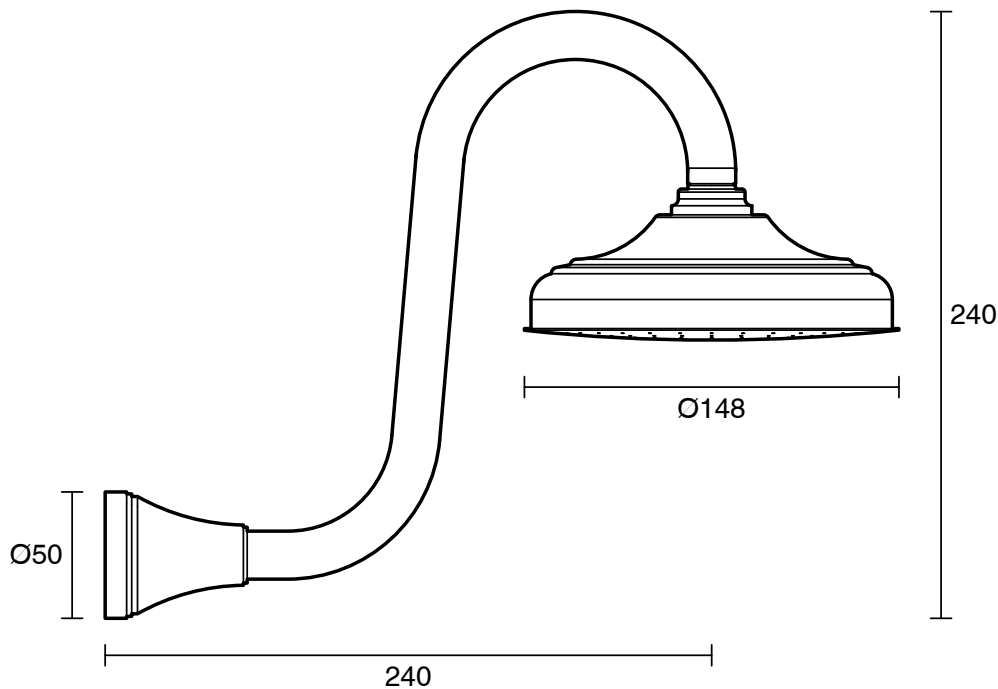

KADO

Kado Era Gooseneck Shower Arm & Rose 148mm Brushed Nickel (3 Star)

9512104

SPECIFICATIONS

Recommended Use	Residential;Commercial
Colour	Brushed Nickel
Finish	Brushed
Material	DR Brass
Recommended Pressure Range	150 - 500 kPa
Maximum Continuous Working Temperature	80 deg C
Suitable for Storage Tank Hot Water	Yes
Suitable for Continuous Flow Hot Water	Yes
Suitable for Gravity Feed Hot Water	No

WARRANTY

Residential & Commercial Use (Years)	25
Spare Parts & Labour (Years)	1

Please refer to Kado Warranty Page for full Terms and Conditions

Dimensions are nominal measurements only.

CLEANING RECOMMENDATIONS:

We recommend the use of soapy water or approved cleaners. This product should not be cleaned with abrasive materials. Damage caused by any improper treatment is not covered by the product warranty. Refer to Warranty Conditions

Disclaimer: Products in this specification manual must by regulation be installed by licensed and registered trade people. The manufacturer/distributor reserves the right to vary specifications or delete models from their range without prior notification. Dimensions are nominal measurements only. Dimensions and set-outs listed are correct at time of publication however the manufacturer/distributor takes no responsibility for printing errors.

Published 01/04/2026

To see the complete Kado range go to www.reece.com.au